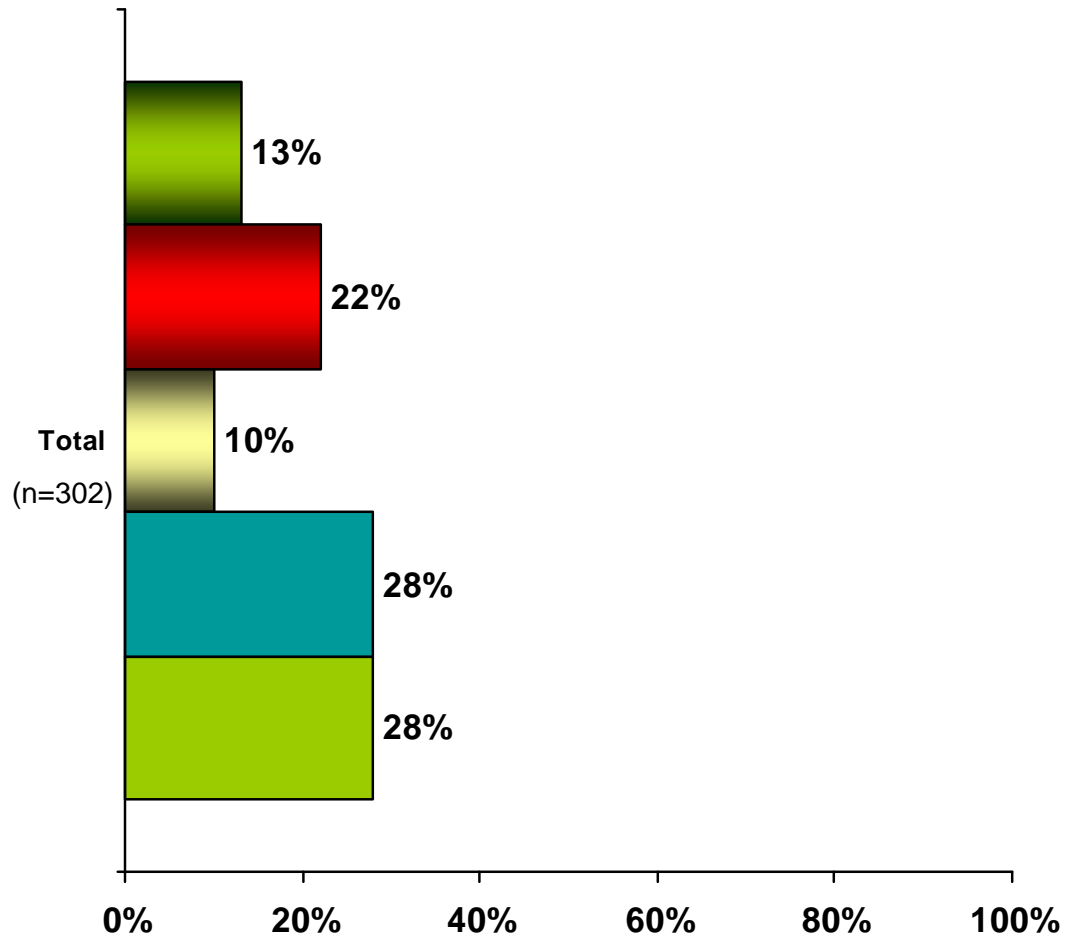

Best Supporting Actress

- Amy Adams, 'Doubt'
- Penelope Cruz, 'Vicky Cristina Barcelona'
- Viola Davis, 'Doubt'
- Taraji P. Henson, 'The Curious Case of Benjamin Button'
- Marisa Tomei, 'The Wrestler'

Total
(n=302)

0% 20% 40% 60% 80% 100%