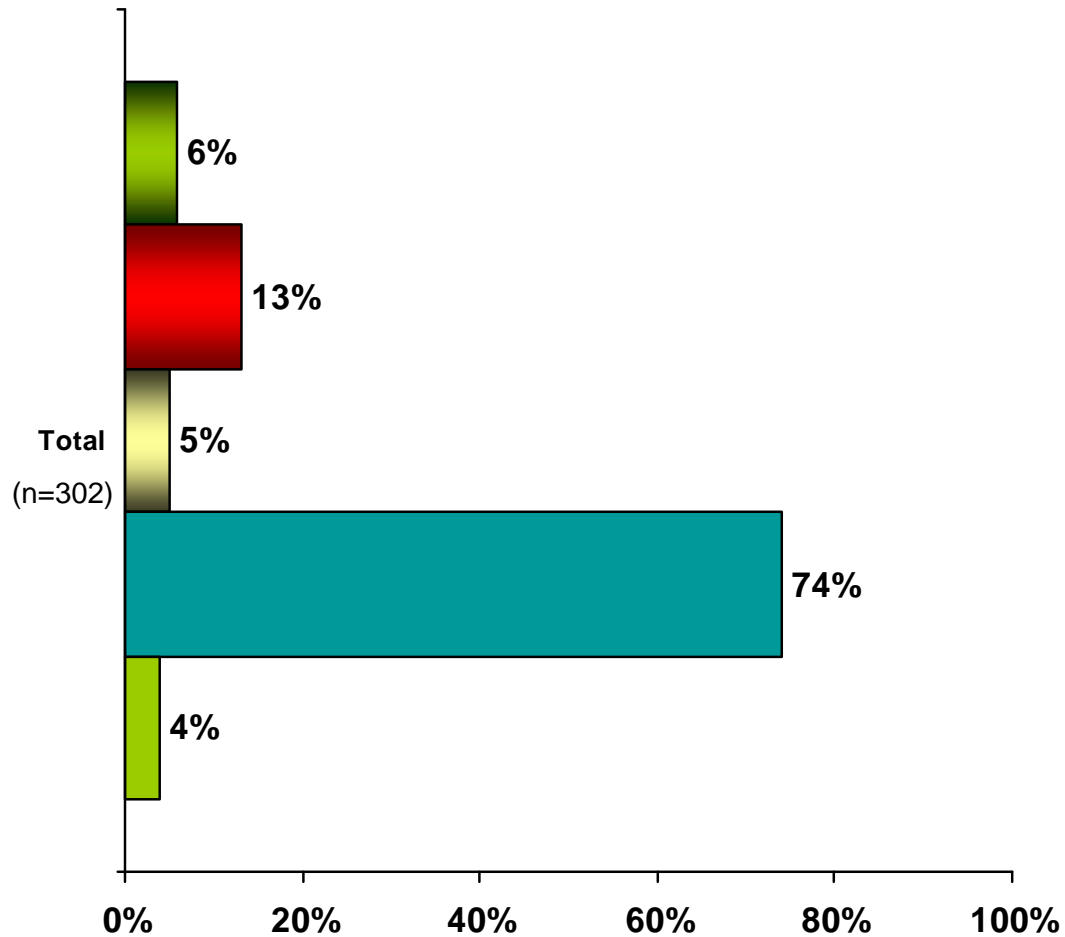

Percentages may not equal 100 due to rounding

Category: Best Actress

- Anne Hathaway, 'Rachel Getting Married'
- Angelina Jolie, 'Changeling'
- Melissa Leo, 'Frozen River'
- Meryl Streep, 'Doubt'
- Kate Winslet, 'The Reader'

Total
(n=302)

0% 20% 40% 60% 80% 100%

Category: Best Supporting Actor

- Josh Brolin, 'Milk'
- Robert Downey Jr., 'Tropic Thunder'
- Philip Seymour Hoffman, 'Doubt'
- Heath Ledger, 'The Dark Knight'
- Michael Shannon, 'Revolutionary Road'