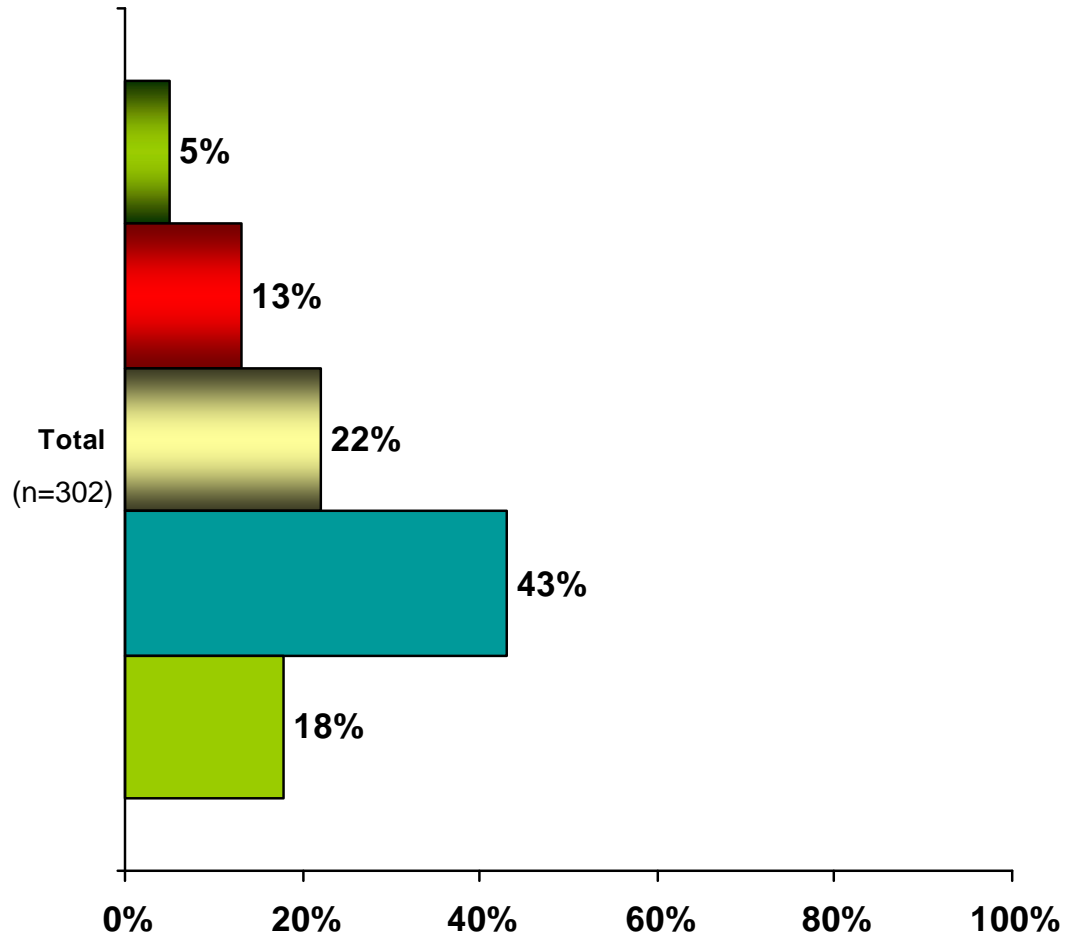

40%

60%

80%

100%

Percentages may not equal 100 due to rounding

Category: Best Actor

- Richard Jenkins, 'The Visitor'
- Frank Langella, 'Frost/Nixon'
- Sean Penn, 'Milk'
- Brad Pitt, 'The Curious Case of Benjamin Button'
- Mickey Rourke, 'The Wrestler'