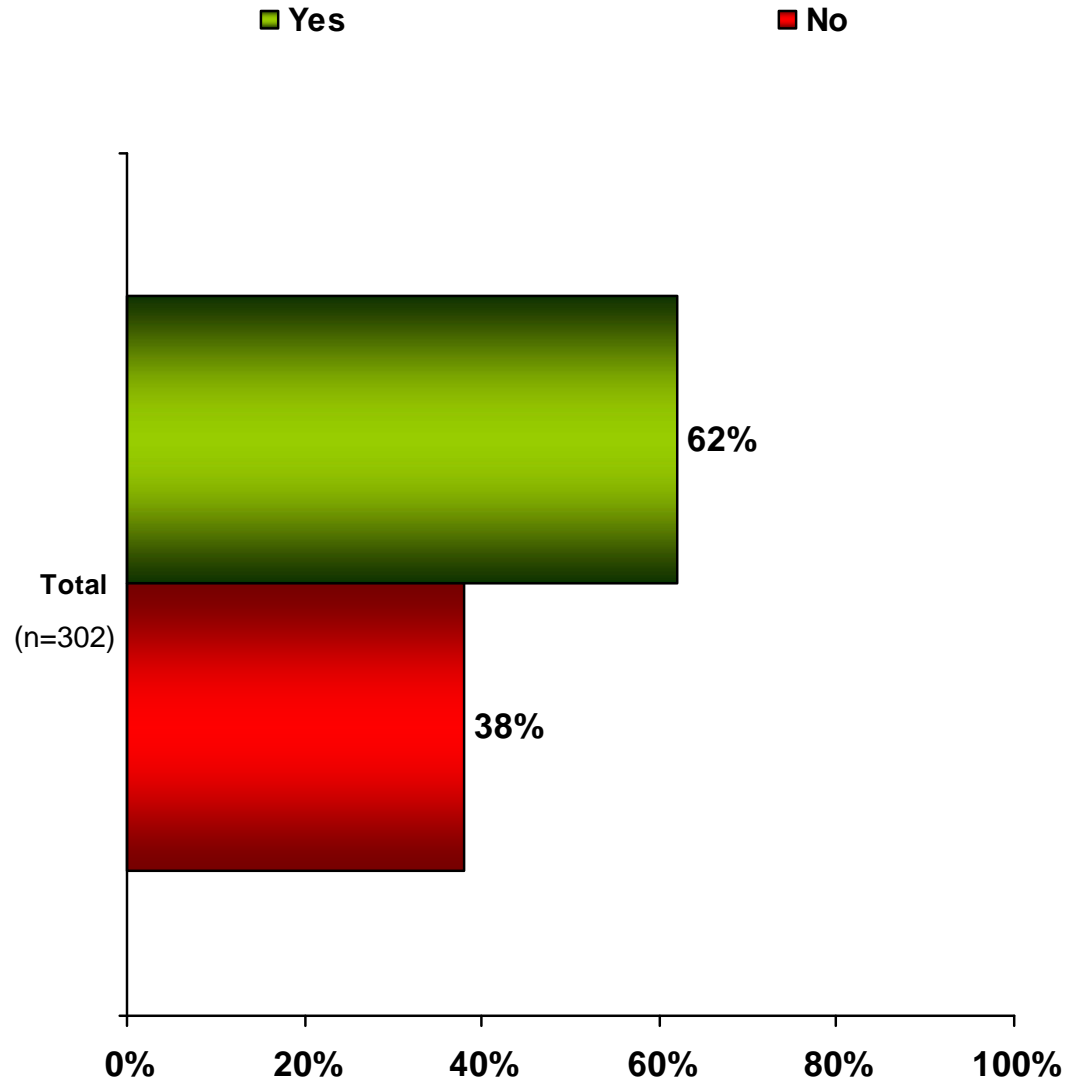

Percentages may not equal 100 due to rounding

Best Supporting Actress

- Amy Adams, 'Doubt'
- Penelope Cruz, 'Vicky Cristina Barcelona'
- Viola Davis, 'Doubt'
- Taraji P. Henson, 'The Curious Case of Benjamin Button'
- Marisa Tomei, 'The Wrestler'

Total
(n=302)

0% 20% 40% 60% 80% 100%

As mentioned in the featured video clip, 'The Dark Knight' being left out of the Best Picture category was considered to be a surprise. Do you think that 'The Dark Knight' should have been nominated for Best Picture?