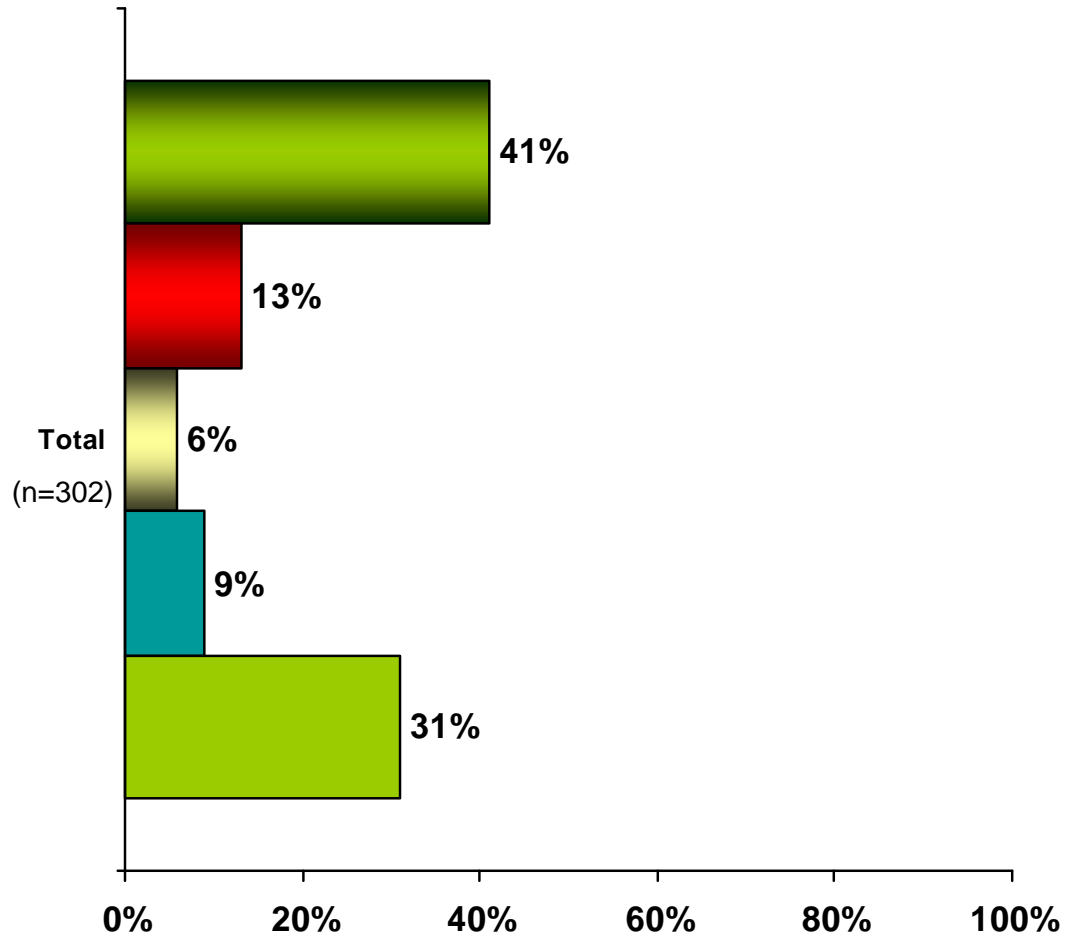

The following is a list of all the nominees for the 2009 Academy Awards. Please indicate which nominee you would choose as the winner for each the following categories. Select only one nominee for each category.

Category: Best Picture

- 'The Curious Case of Benjamin Button'
- 'Frost/Nixon'
- 'Milk'
- 'The Reader'
- 'Slumdog Millionaire'

Percentages may not equal 100 due to rounding

Category: Best Director

- Danny Boyle, 'Slumdog Millionaire'
- Stephen Daldry, 'The Reader'
- David Fincher, 'The Curious Case of Benjamin Button'
- Ron Howard, 'Frost/Nixon'
- Gus Van Sant, 'Milk'

40%

60%

80%

100%

Percentages may not equal 100 due to rounding

Category: Best Actor

- Richard Jenkins, 'The Visitor'
- Frank Langella, 'Frost/Nixon'
- Sean Penn, 'Milk'
- Brad Pitt, 'The Curious Case of Benjamin Button'
- Mickey Rourke, 'The Wrestler'