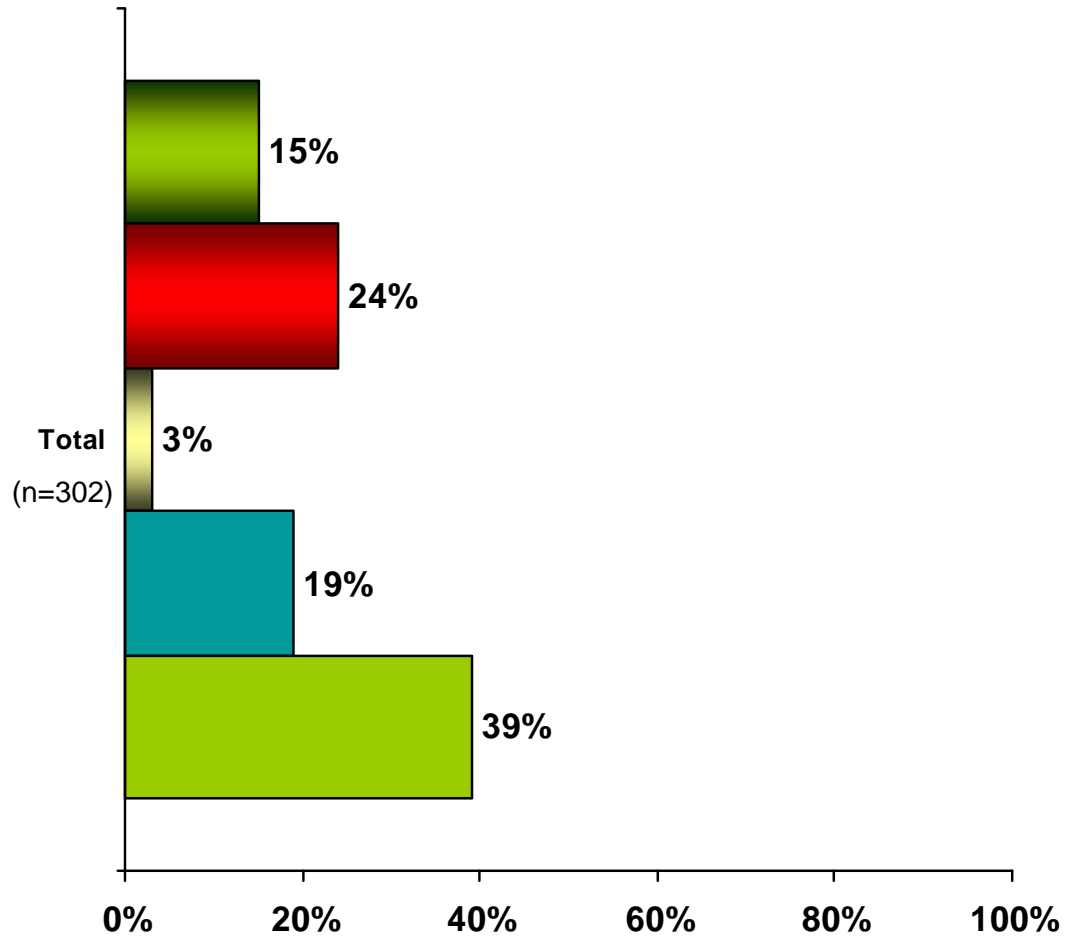

Category: Best Actress

- Anne Hathaway, 'Rachel Getting Married'
- Angelina Jolie, 'Changeling'
- Melissa Leo, 'Frozen River'
- Meryl Streep, 'Doubt'
- Kate Winslet, 'The Reader'

Total
(n=302)

0% 20% 40% 60% 80% 100%