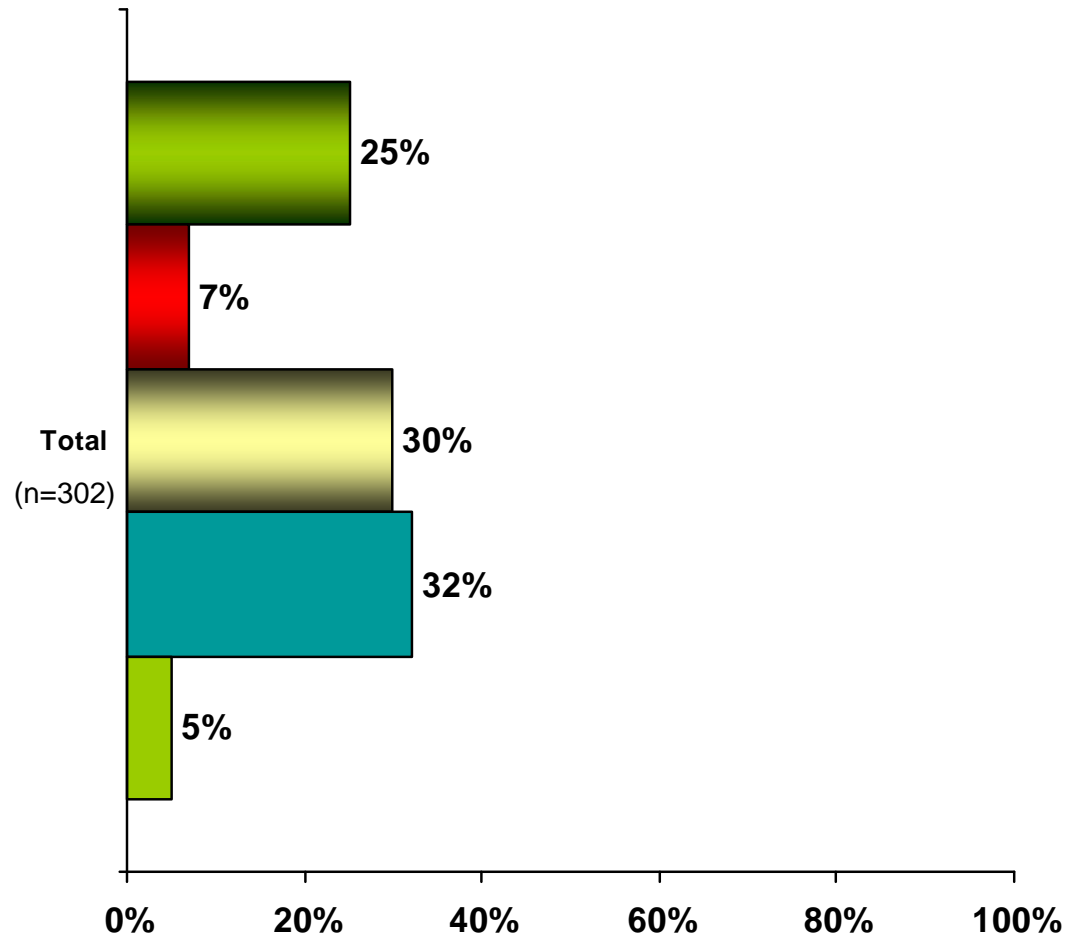

Category: Best Picture

- 'The Curious Case of Benjamin Button'
- 'Frost/Nixon'
- 'Milk'
- 'The Reader'
- 'Slumdog Millionaire'

Percentages may not equal 100 due to rounding

Category: Best Director

- Danny Boyle, 'Slumdog Millionaire'
- Stephen Daldry, 'The Reader'
- David Fincher, 'The Curious Case of Benjamin Button'
- Ron Howard, 'Frost/Nixon'
- Gus Van Sant, 'Milk'

Total
(n=302)

25%

7%

30%

32%

5%

0%

20%

40%

60%

80%

100%

Percentages may not equal 100 due to rounding

Category: Best Actor

- Richard Jenkins, 'The Visitor'
- Frank Langella, 'Frost/Nixon'
- Sean Penn, 'Milk'
- Brad Pitt, 'The Curious Case of Benjamin Button'
- Mickey Rourke, 'The Wrestler'