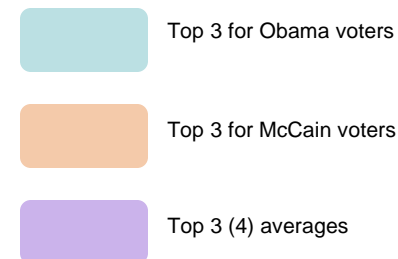

**Male**

**Female**

Percentages may not equal 100 due to rounding

**“Which of the following would have been most influential to you if they had endorsed your candidate of choice? Choose top 3”**

Male			
Celeb	Voted for Obama	Voted for McCain	Average
Tiger Woods	15%	13%	14%
Rush Limbaugh	3%	48%	25%
George Clooney	31%	10%	21%
Derek Jeter	5%	6%	6%
Jessica Simpson	5%	6%	6%
Tyra Banks	5%	2%	4%
Regis Philbin	9%	21%	15%
Rachael Ray	3%	15%	9%
Alan Greenspan	27%	40%	33%
Julia Roberts	11%	6%	9%
Serena Williams	1%	0%	1%
Madonna	5%	6%	6%
Barbara Walters	24%	25%	25%
Reese Witherspoon	7%	10%	9%
Jack Welch	8%	17%	12%
Oprah Winfrey	49%	15%	32%
Elton John	9%	2%	6%
Kate Moss	1%	2%	2%
Angelina Jolie	12%	17%	14%
Simon Cowell	4%	6%	5%
U2	23%	6%	15%
Jay Leno	20%	10%	15%
Ben Stiller	11%	2%	6%