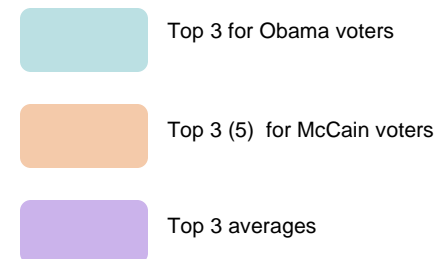

“Which of the following would have been most influential to you if they had endorsed your candidate of choice? Choose top 3”

Female			
Celeb	Voted for Obama	Voted for McCain	Average
Tiger Woods	6%	8%	7%
Rush Limbaugh	5%	52%	28%
George Clooney	38%	17%	27%
Derek Jeter	8%	0%	4%
Jessica Simpson	2%	2%	2%
Tyra Banks	10%	4%	7%
Regis Philbin	3%	10%	7%
Rachael Ray	5%	13%	9%
Alan Greenspan	14%	38%	26%
Julia Roberts	16%	15%	15%
Serena Williams	3%	0%	2%
Madonna	3%	0%	2%
Barbara Walters	29%	15%	22%
Reese Witherspoon	14%	10%	12%
Jack Welch	3%	8%	6%
Oprah Winfrey	51%	17%	34%
Elton John	5%	6%	6%
Kate Moss	0%	2%	1%
Angelina Jolie	32%	10%	21%
Simon Cowell	0%	6%	3%
U2	14%	6%	10%
Jay Leno	13%	17%	15%
Ben Stiller	6%	10%	8%