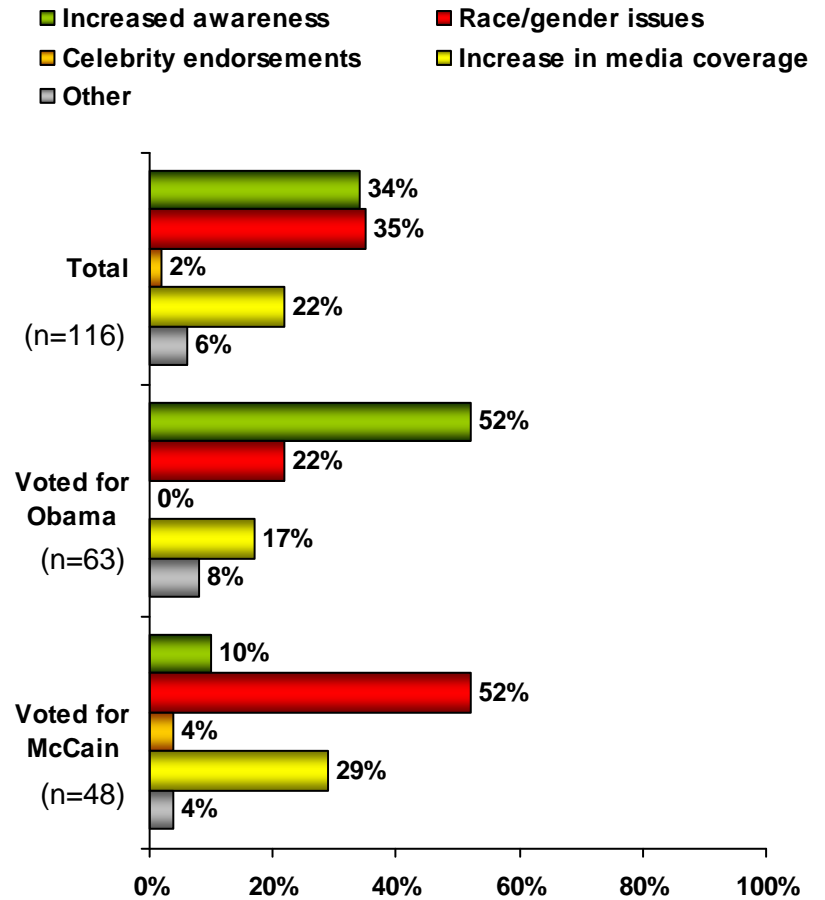

“Which of the following factors do you feel contributed the most to the increase in voter participation for this year’s Presidential Election? Please select only one.”

Male

Female

Percentages may not equal 100 due to rounding