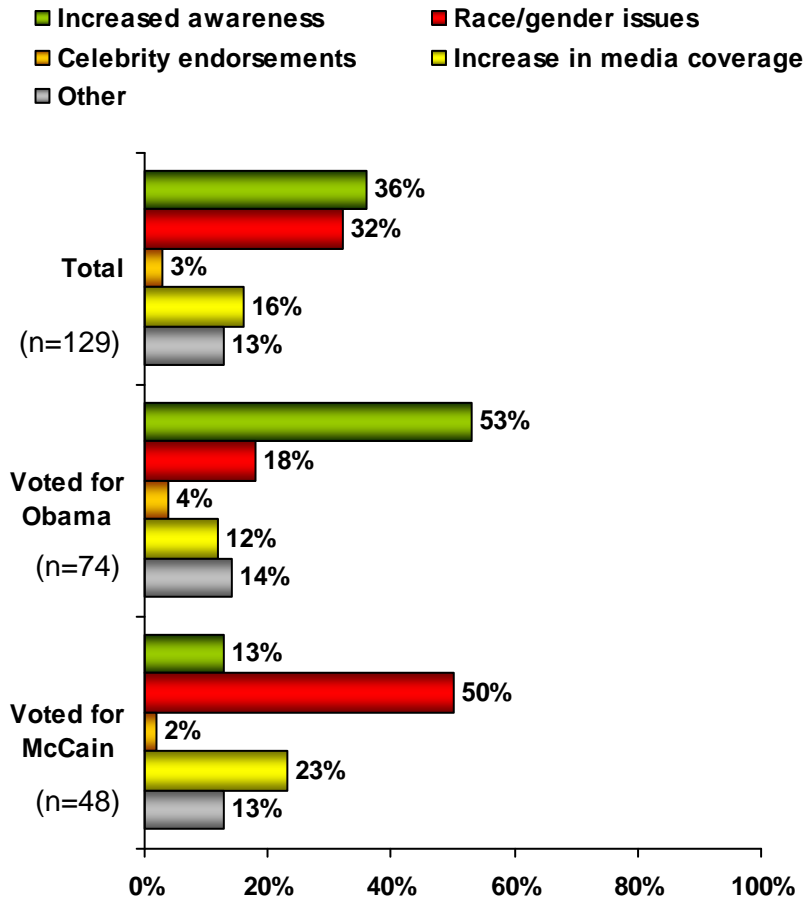

“Which of the following factors do you feel contributed the most to the increase in voter participation for this year’s Presidential Election? Please select only one.”

Male

Female

Percentages may not equal 100 due to rounding