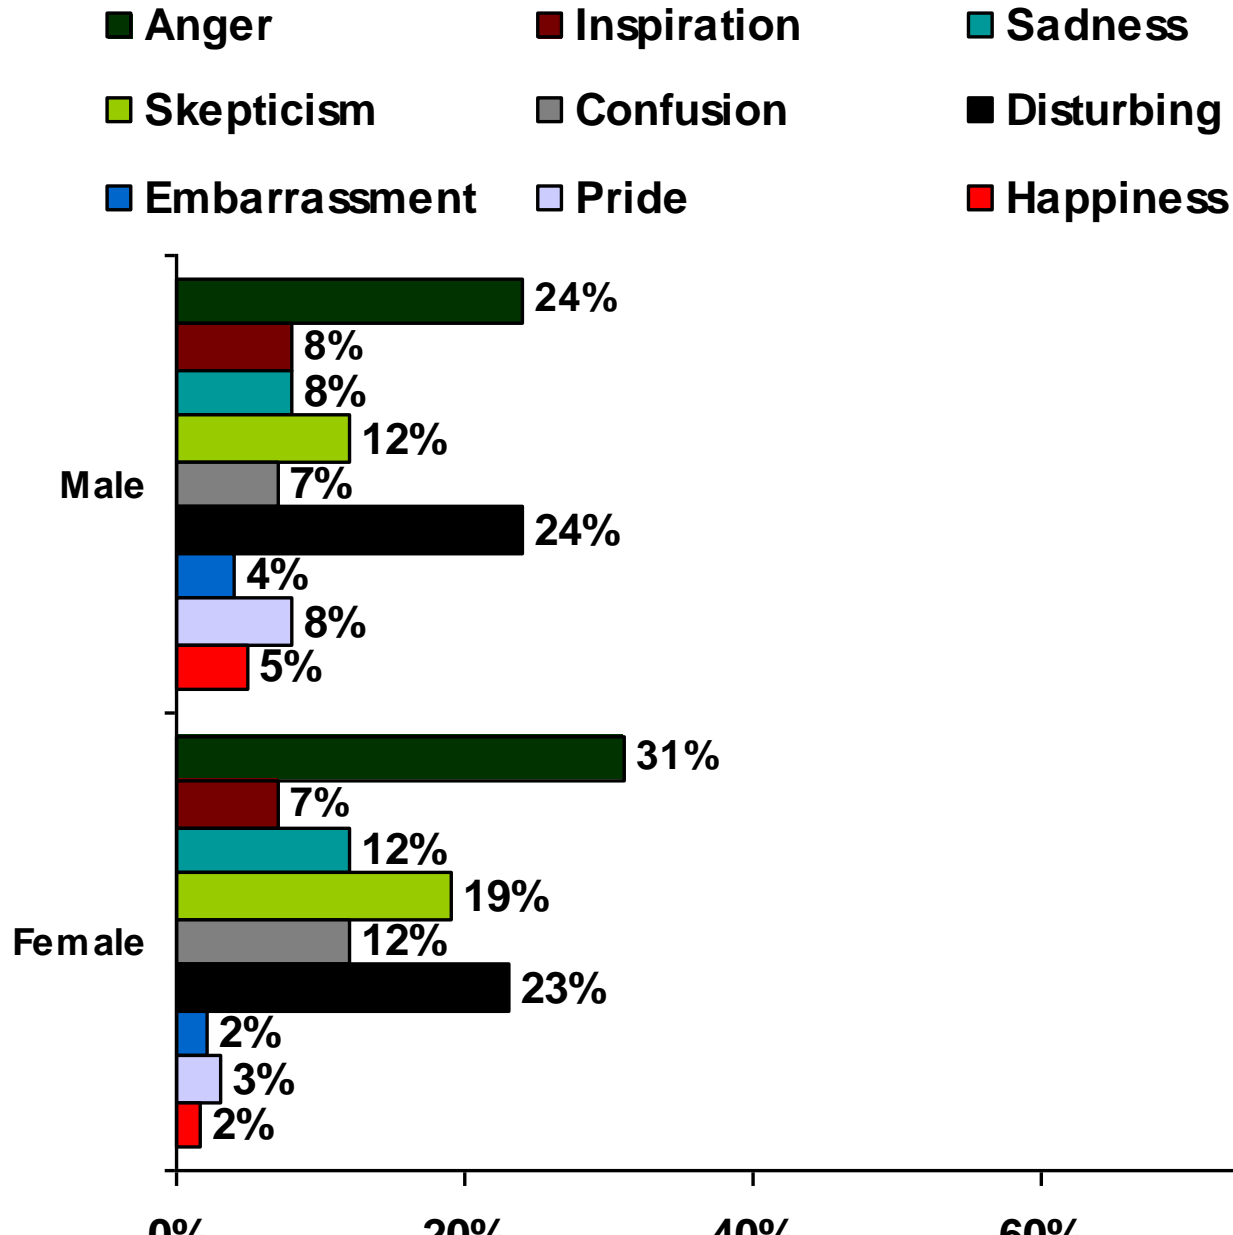

Which of the following emotions did you feel the most while reading the news article excerpt?