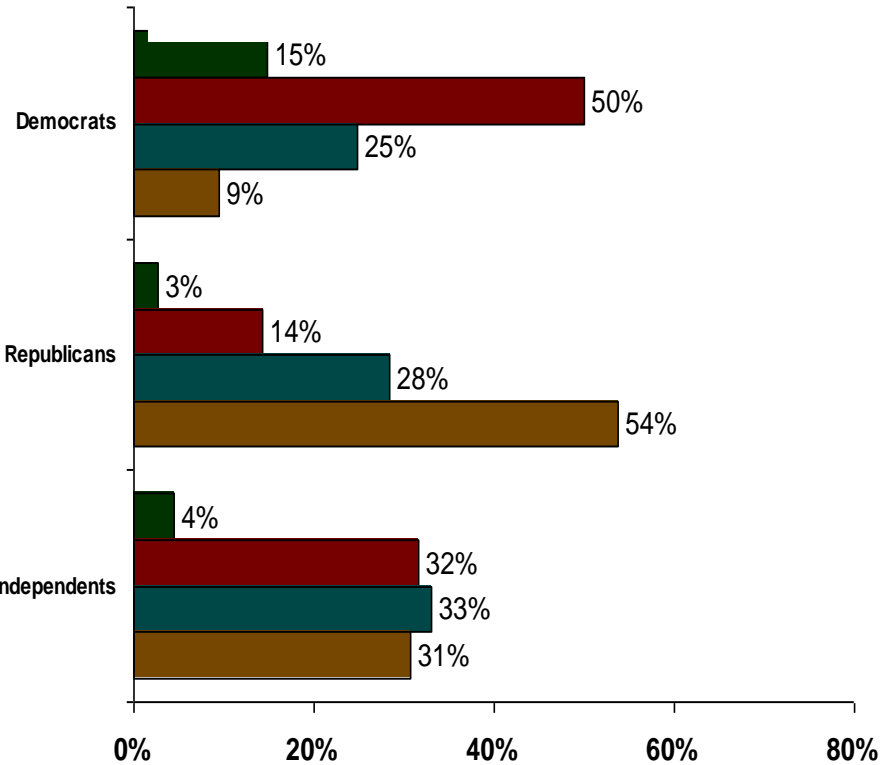

How effective President Barack Obama was at handling the current BP crisis?

Before Address

After Address

■ Extremely Effective   ■ Somewhat Effective
■ Somewhat Ineffective   ■ Not at all Effective

■ Extremely Effective   ■ Somewhat Effective
■ Somewhat Ineffective   ■ Not at all Effective

Percentages may not equal 100 due to rounding