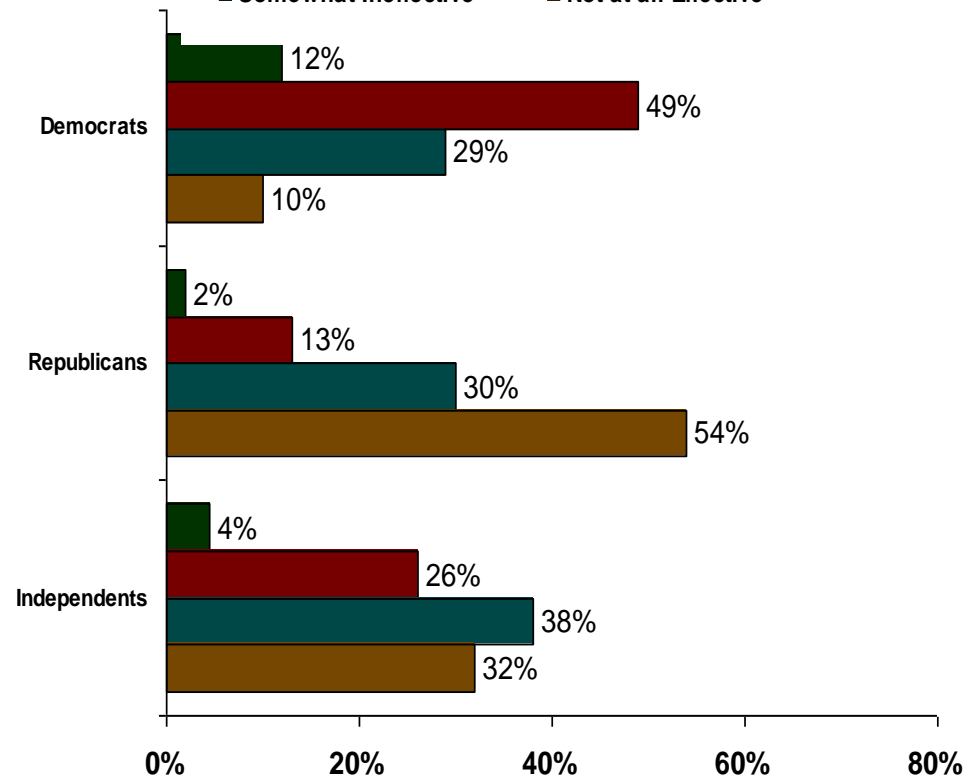

How effective President Barack Obama was at handling the current BP crisis?

Before Address

After Address

■ Extremely Effective   ■ Somewhat Effective
■ Somewhat Ineffective   ■ Not at all Effective

■ Extremely Effective   ■ Somewhat Effective
■ Somewhat Ineffective   ■ Not at all Effective

Percentages may not equal 100 due to rounding