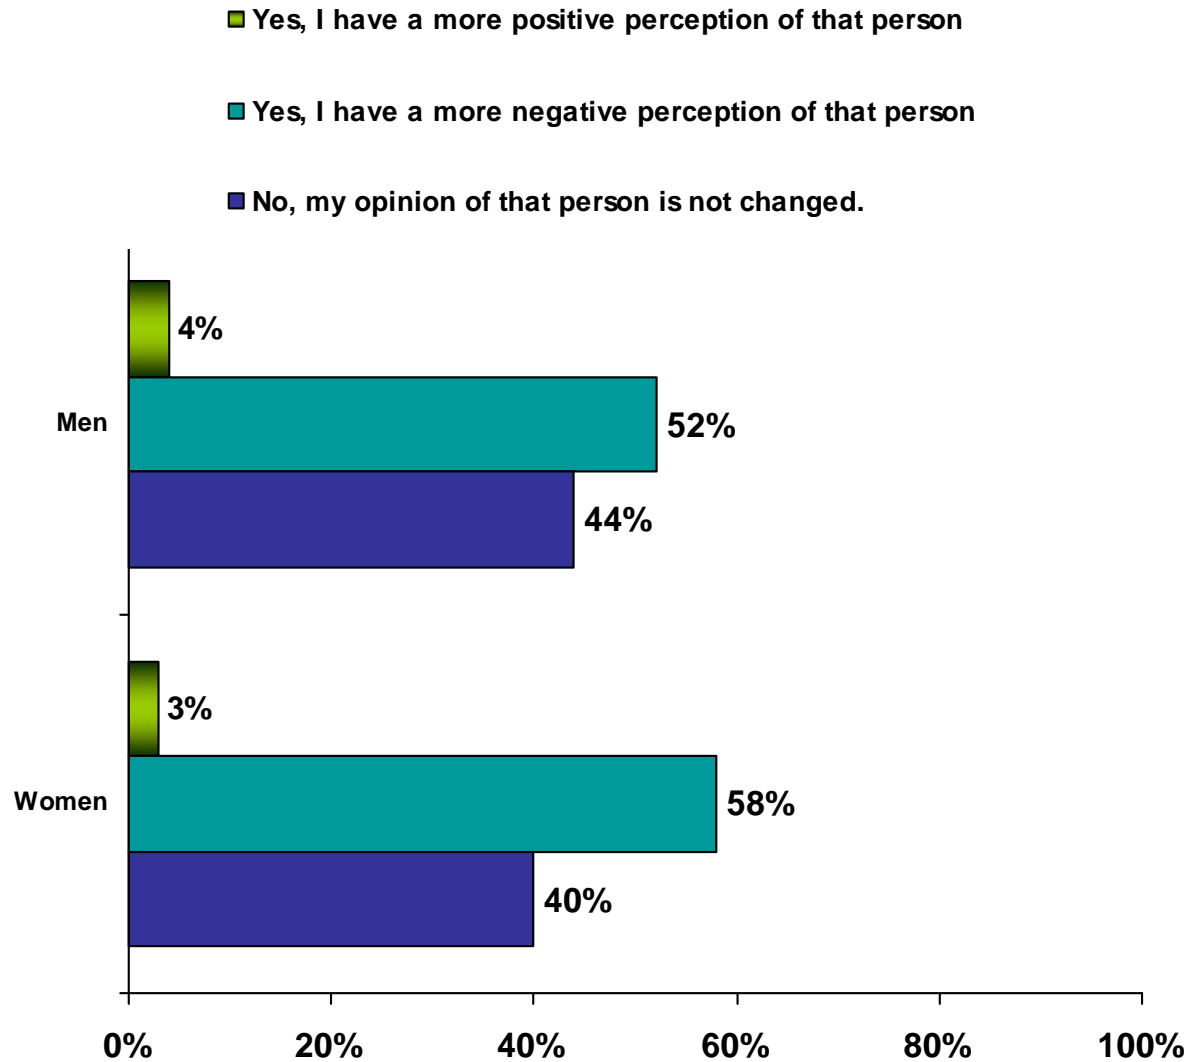

Please rate how appropriate it is for the following people to use profanity or curse in public, where 1 represents “Not at all appropriate” and 7 represents “Extremely appropriate.”

	Mean (n=286)
Musicians	3.1
Celebrities	2.8
Politicians	2.1
Actors	2.9
Religious Figures	1.6
Company CEOs	2.1

Percentages may not equal 100 due to rounding

Does hearing someone use profanity influence your perceptions of them?

Percentages may not equal 100 due to rounding