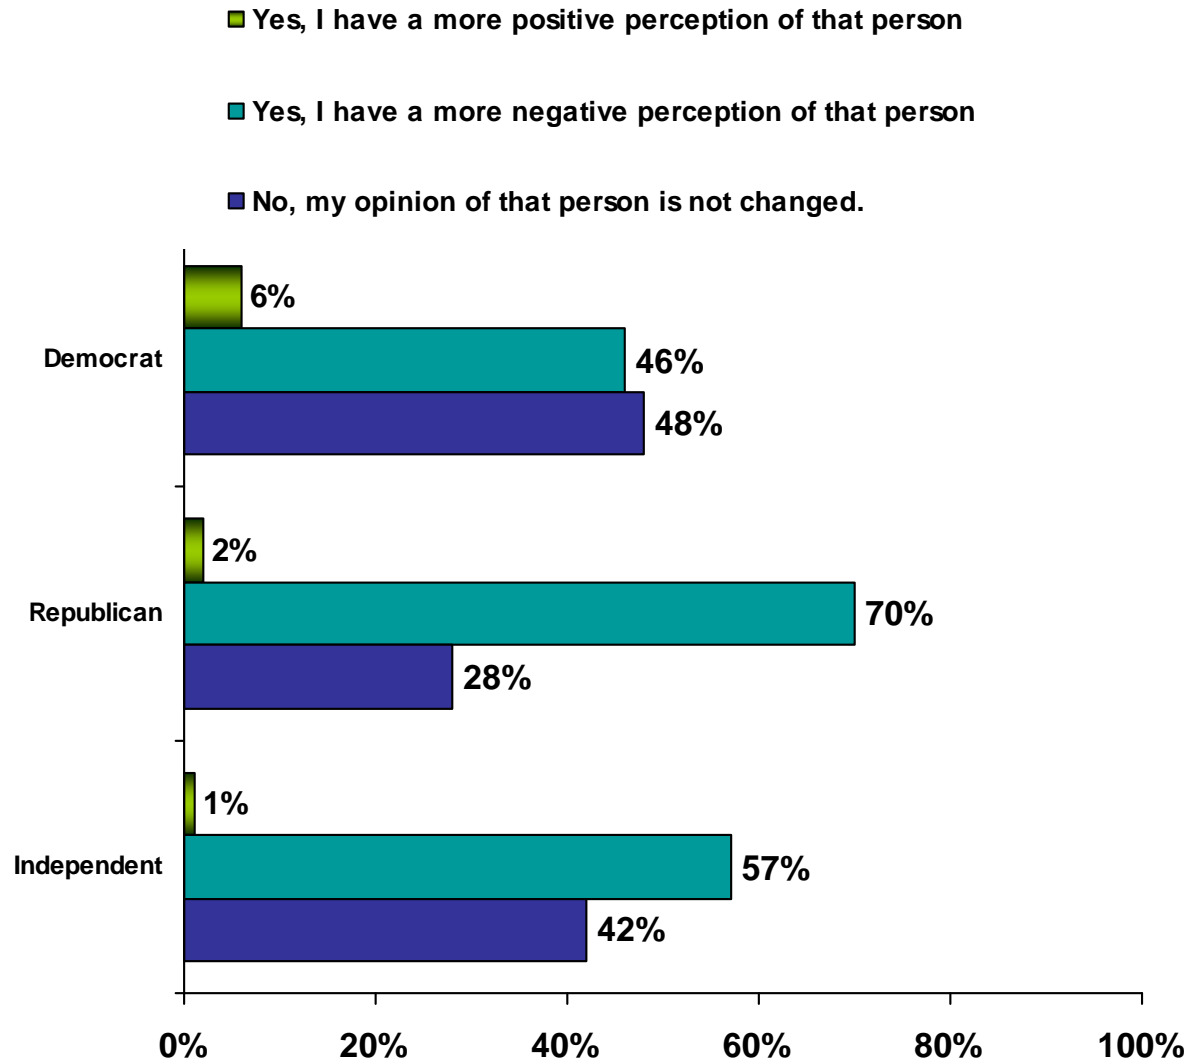

Does hearing someone use profanity influence your perceptions of them?

Percentages may not equal 100 due to rounding