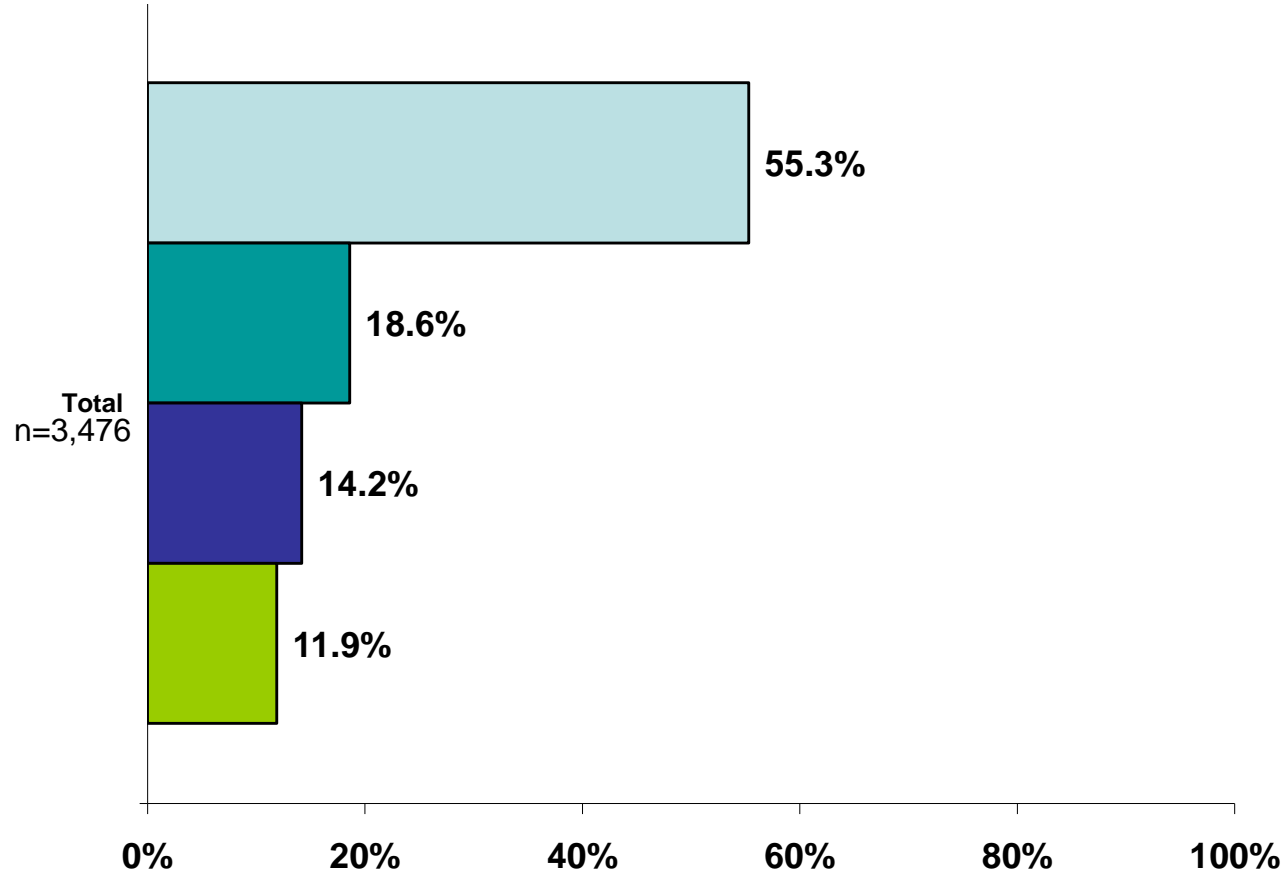

Respondents were asked to pick the one contestant that they thought should advance to the next round of the competition:

Contestants on 5-11-10

□ Crystal Bowersox ■ Lee Dewyze ■ Casey James ■ Michael Lynche

Percentages may not equal 100 due to rounding