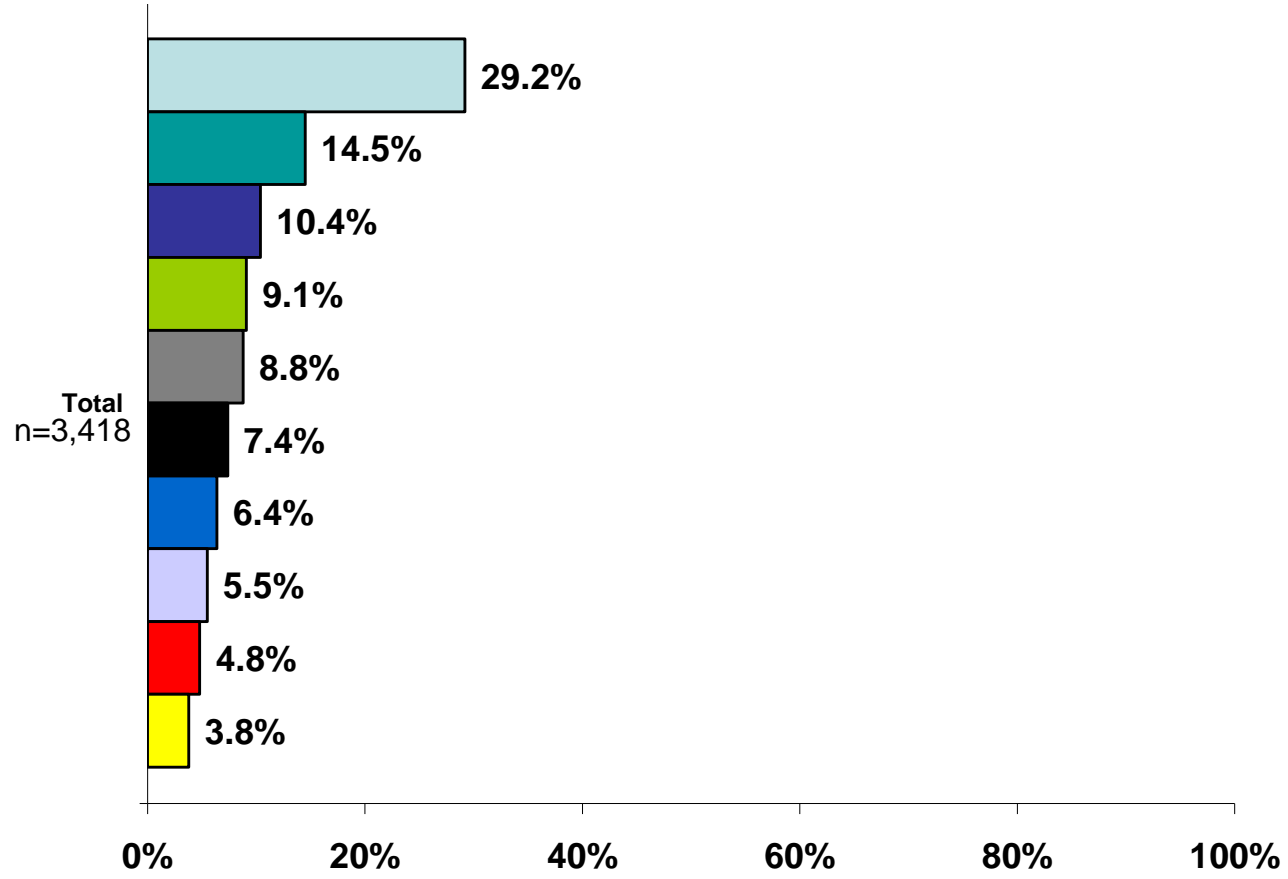

Respondents were asked to pick the one contestant that they thought should advance to the next round of the competition:

Contestants on 3-30-10

- Crystal Bowersox
- Lee Dewyze
- Casey James
- Katie Stevens
- Michael Lynche
- Siobhan Magnus
- Andrew Garcia
- Tim Urban
- Didi Benami
- Aaron Kelly

Percentages may not equal 100 due to rounding