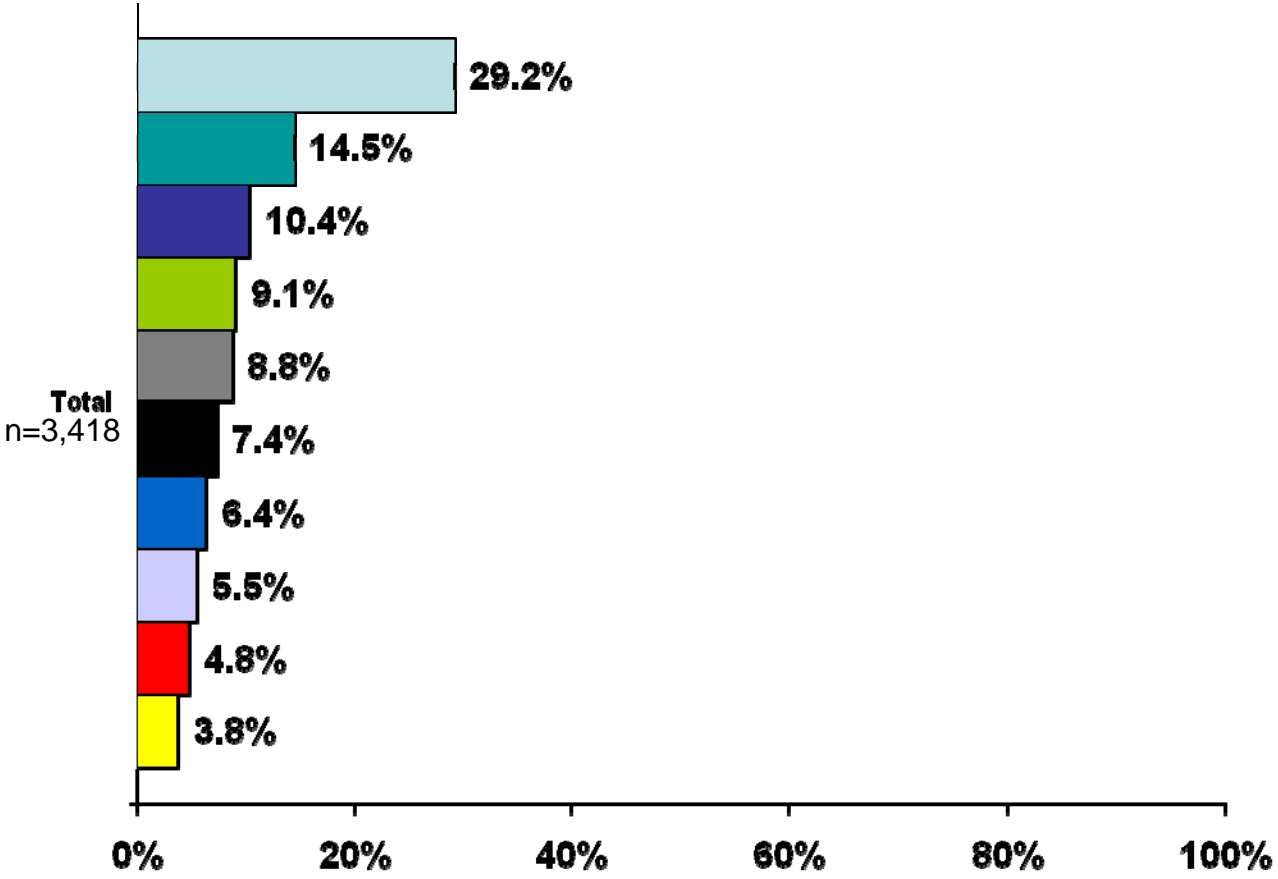

Respondents were asked to pick the one contestant that they thought should advance to the next round of the competition:

Contestants on 3-30-10

- Crystal Bowersox
- Lee Dewyze
- Casey James
- Katie Stevens
- Michael Lynche
- Siobhan Magnus
- Andrew Garcia
- Tim Urban
- Didi Benami
- Aaron Kelly

Percentages may not equal 100 due to rounding