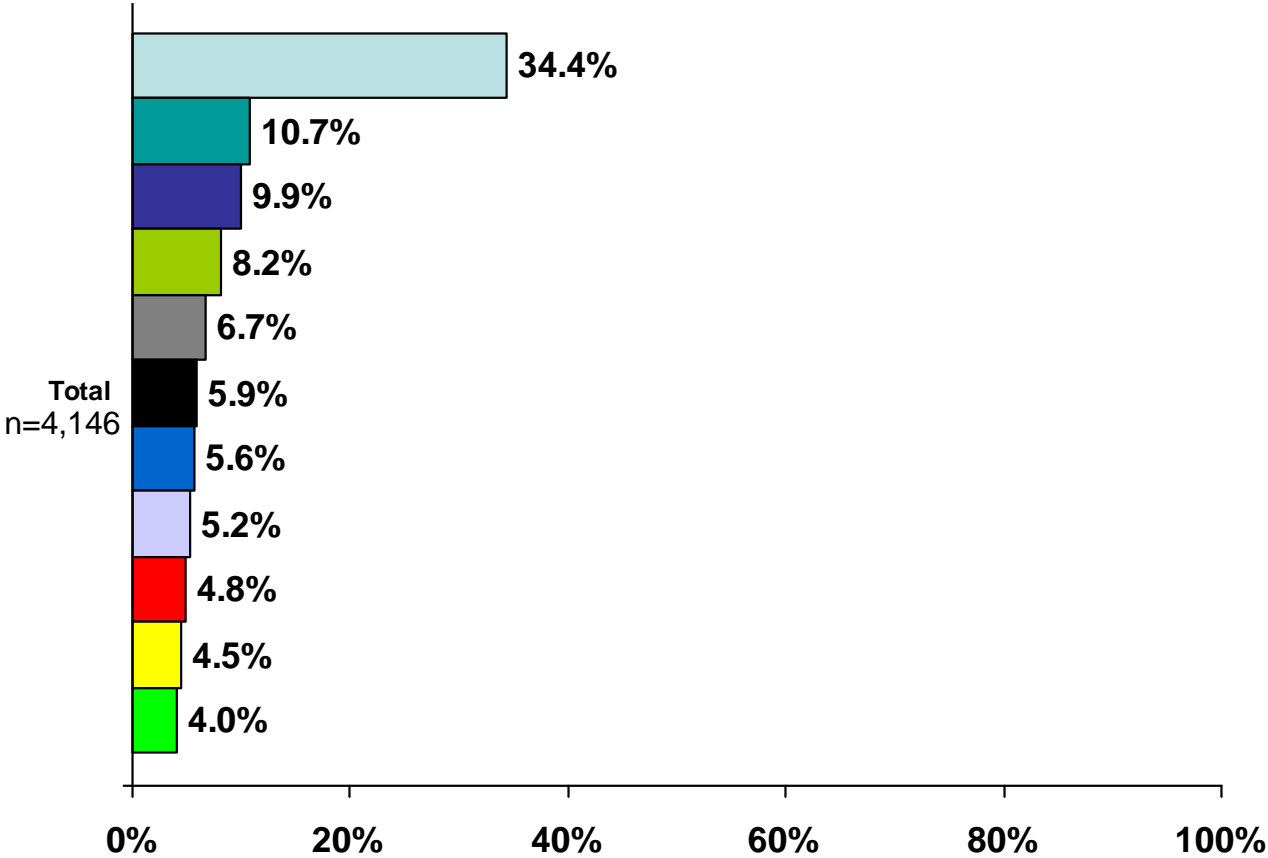

Respondents were asked to pick the one contestant that they thought should advance to the next round of the competition:

Contestants on 3-23-10

- Crystal Bowersox
- Siobhan Magnus
- Katie Stevens
- Casey James
- Michael Lynche
- Tim Urban
- Lee Dewyze
- Didi Benami
- Andrew Garcia
- Aaron Kelly
- Paige Miles

Percentages may not equal 100 due to rounding