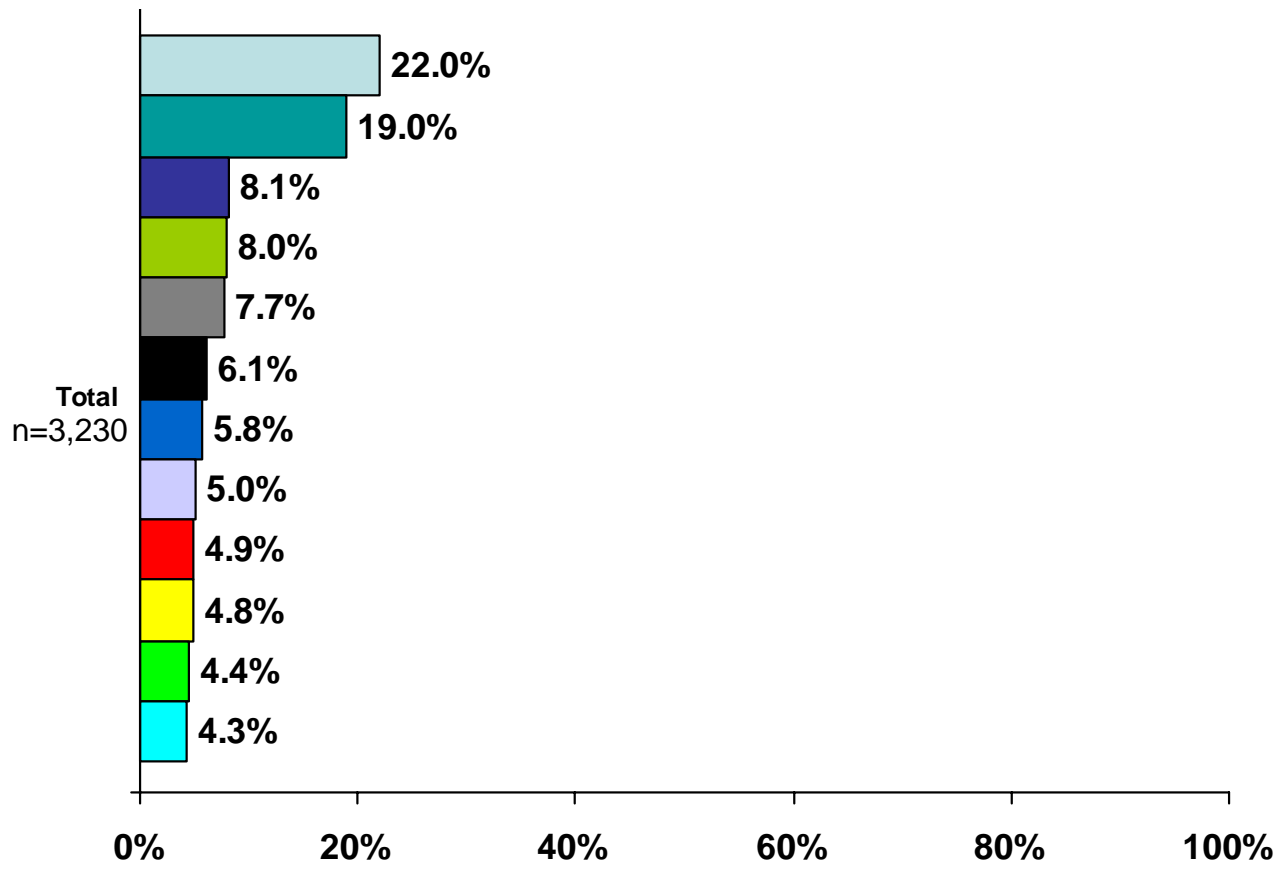

Respondents were asked to pick the one contestant that they thought should advance to the next round of the competition:

Contestants on 3-16-10

- Crystal Bowersox
- Siobhan Magnus
- Michael Lynche
- Casey James
- Katie Stevens
- Lee Dewyze
- Lacey Brown
- Didi Benami
- Andrew Garcia
- Aaron Kelly
- Tim Urban
- Paige Miles

Percentages may not equal 100 due to rounding