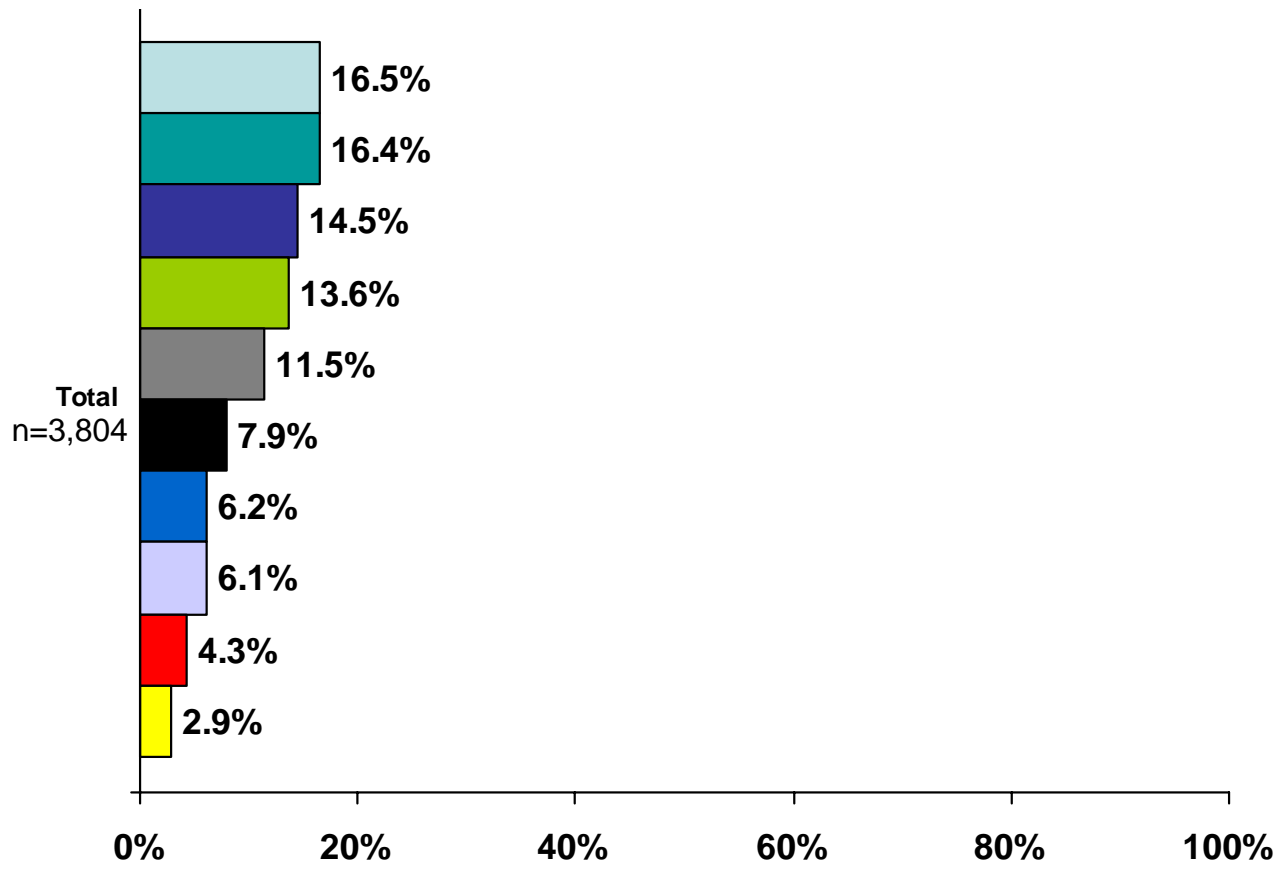

# Respondents were asked to pick the one contestant that they thought should advance to the next round of the competition:

## Men on 3-2-10

- Lee Dewyze
- Casey James
- Michael Lynche
- Alex Lambert
- Tim Urban
- Andrew Garcia
- John Park
- Aaron Kelly
- Todrick Hall
- Jermaine Sellers

Percentages may not equal 100 due to rounding

Respondents were asked to pick the one contestant that they thought should advance to the next round of the competition: