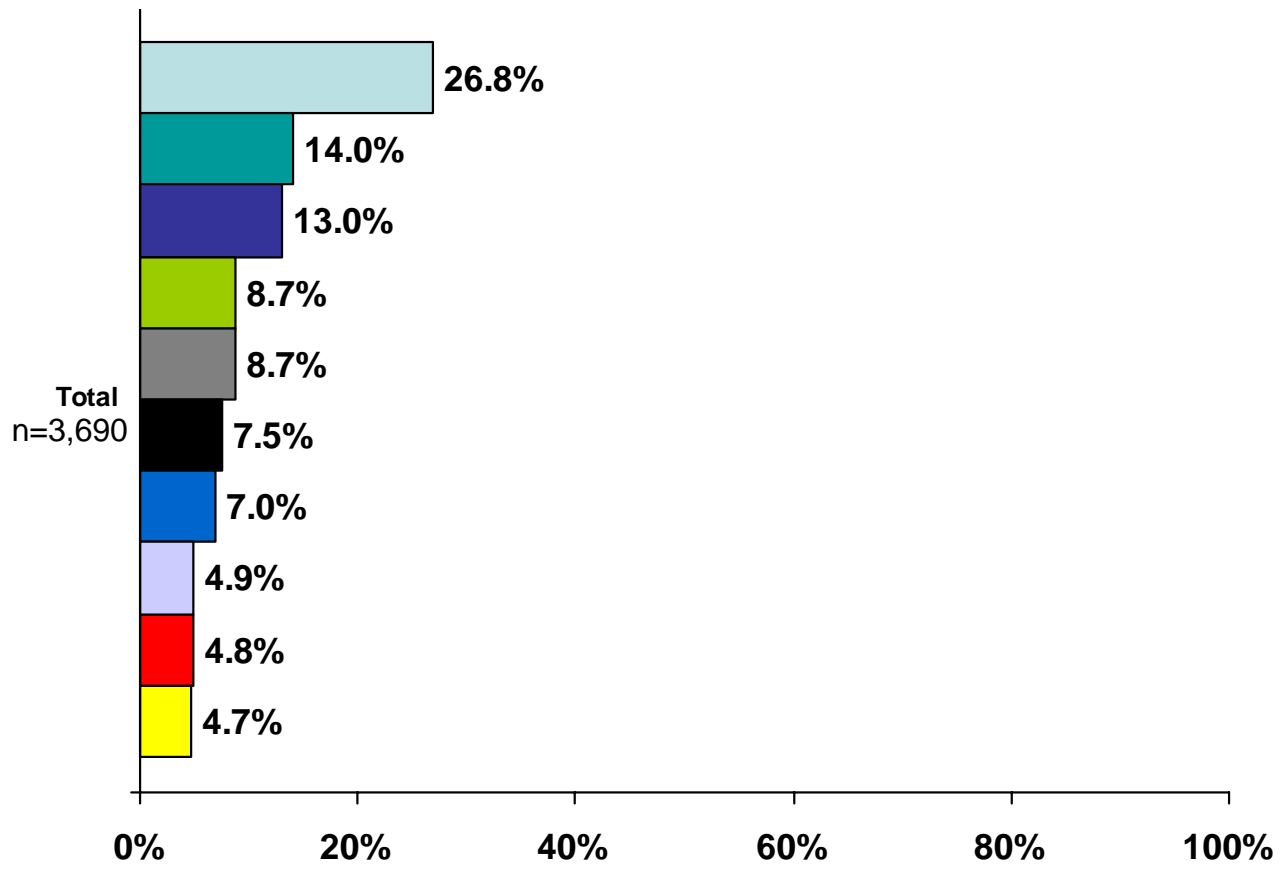

Respondents were asked to pick the one contestant that they thought should advance to the next round of the competition:

Women on 3-3-10

- Crystal Bowersox
- Siobhan Magnus
- Lilly Scott
- Katie Stevens
- Lacey Brown
- Didi Benami
- Katelyn Epperly
- Michelle Delamor
- Haeley Vaughn
- Paige Miles

Percentages may not equal 100 due to rounding