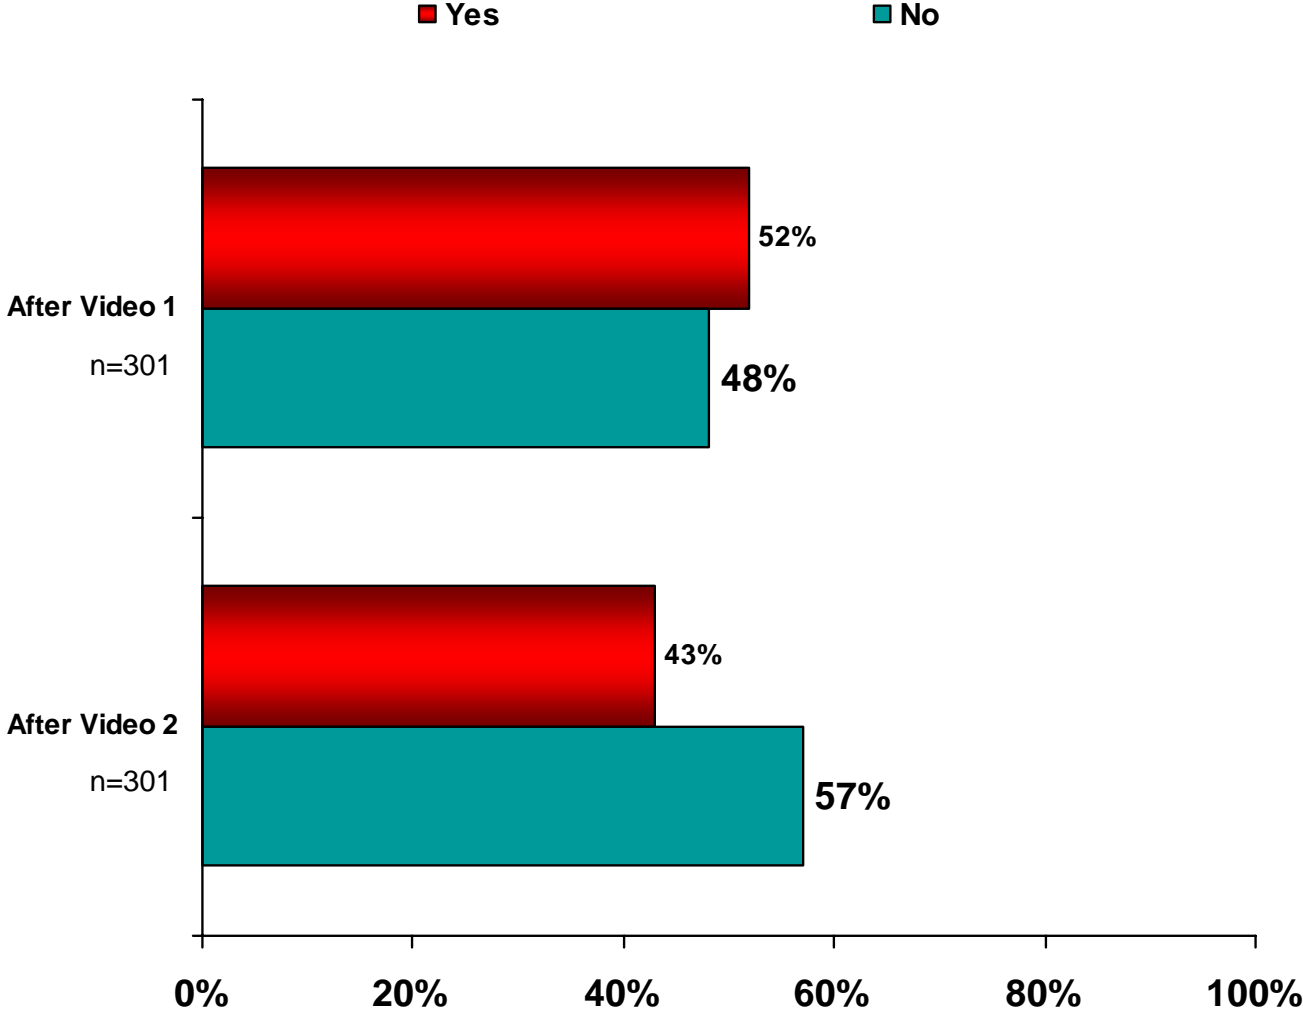

Do you think Chris Matthews' comments on President Obama were appropriate?

Percentages may not equal 100 due to rounding