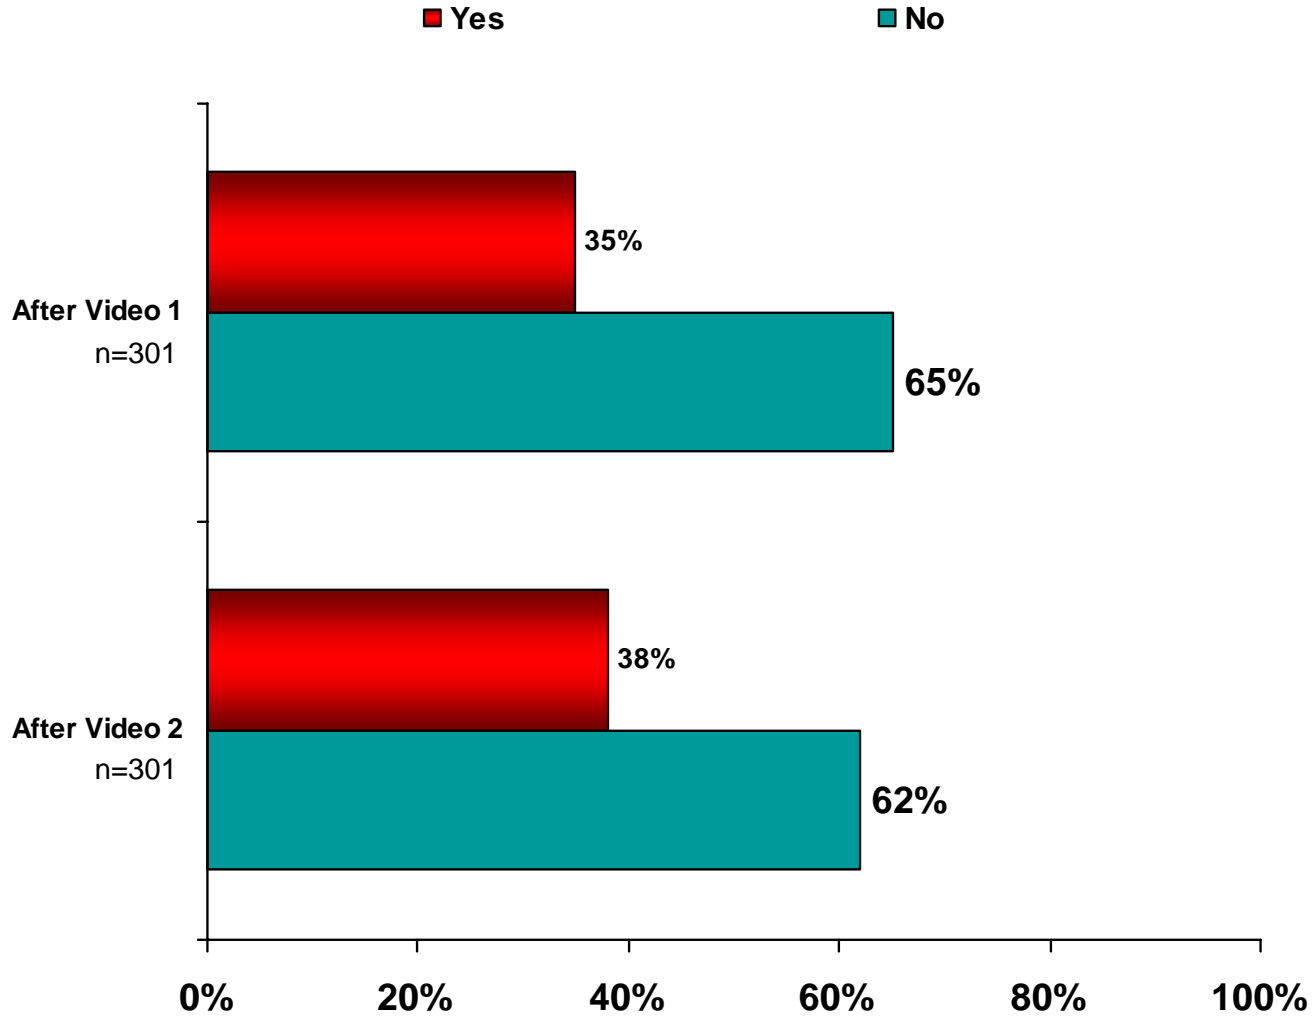

Do you think Chris Matthews' comments on President Obama were racist?

Percentages may not equal 100 due to rounding