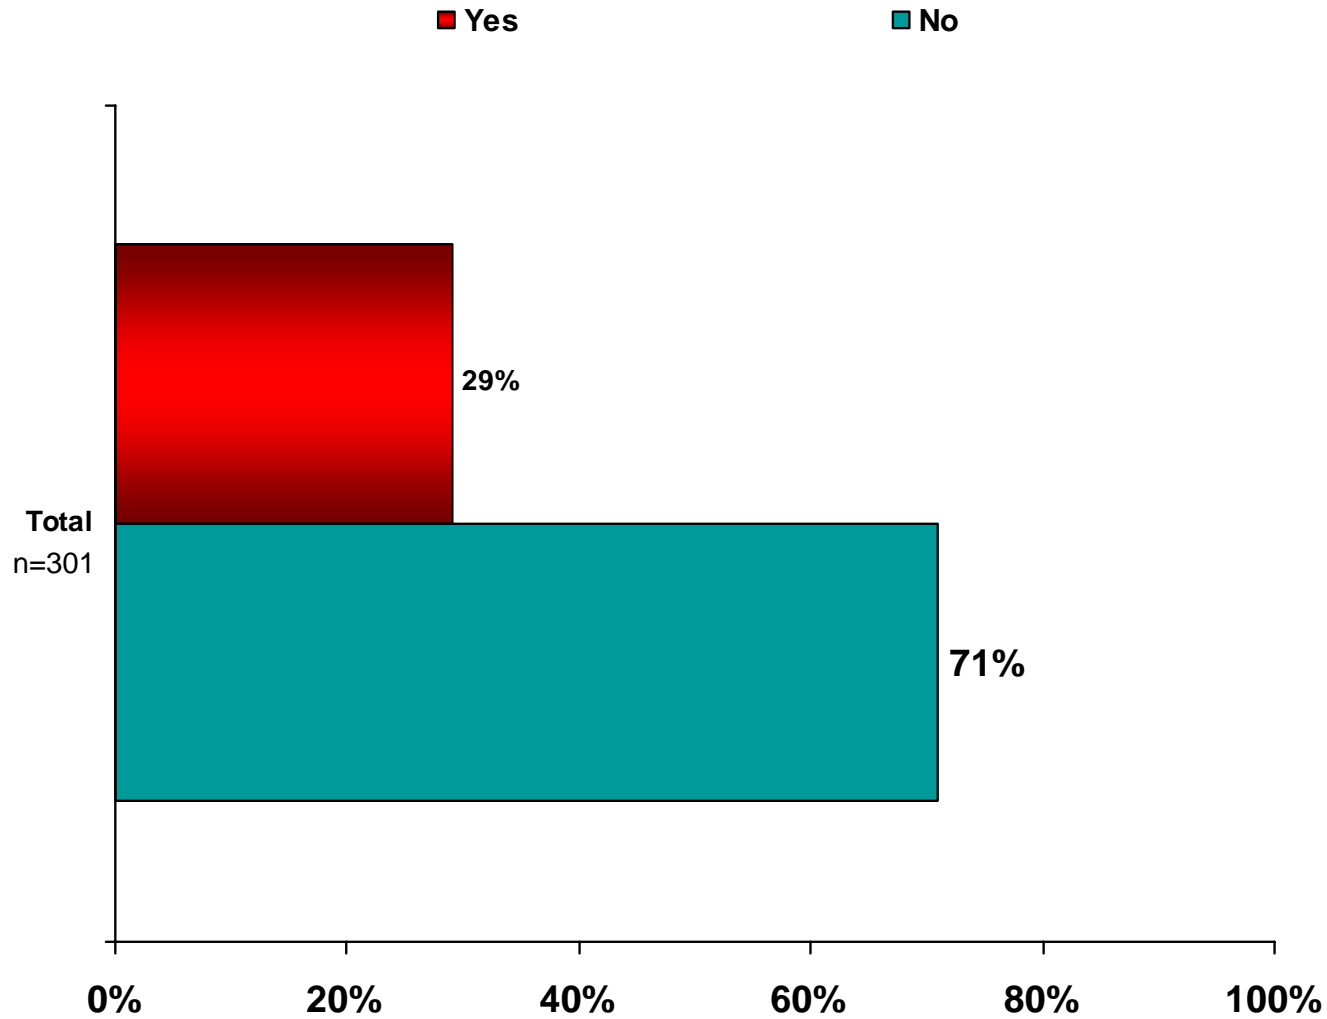

Are you familiar with MSNBC reporter and host of the show Hardball, Chris Matthews?

Percentages may not equal 100 due to rounding

# Did you see Chris Matthews' commentary after President Obama's State of the Union address this past week?

Percentages may not equal 100 due to rounding

Please rate Chris Matthews on the following attributes where 1 represents “Not at all strong in this attribute” and 7 represents “Extremely strong in this attribute.”

### Likeability

	Before Videos (n=231)	After Video 1 (n=301)	After Video 2 (n=301)
MEAN	4.4	4.0	3.8