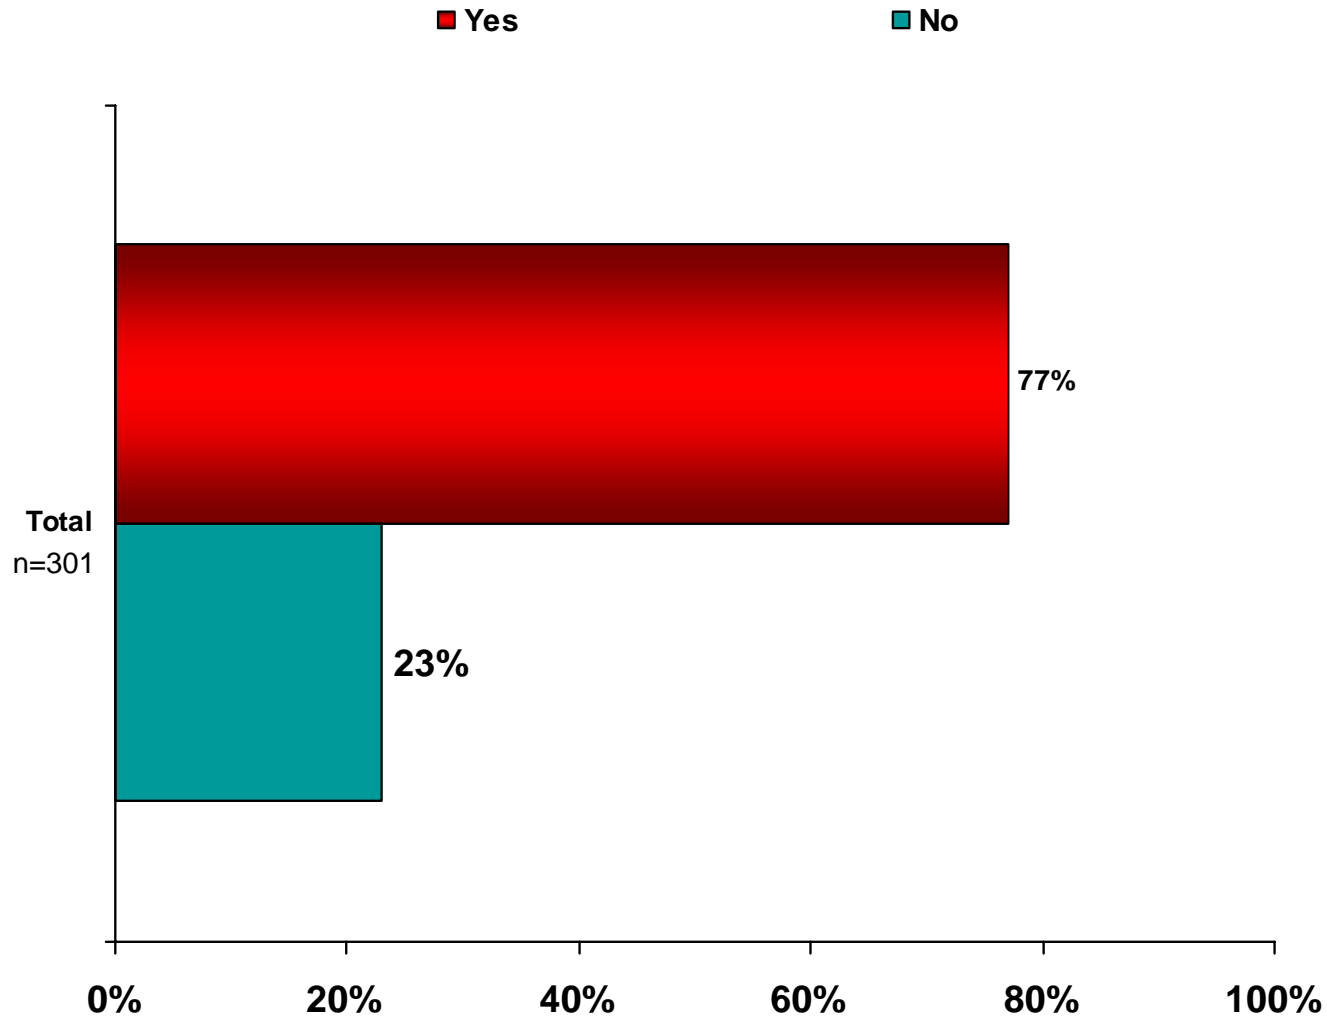

Are you familiar with MSNBC reporter and host of the show Hardball, Chris Matthews?

Percentages may not equal 100 due to rounding

# Did you see Chris Matthews' commentary after President Obama's State of the Union address this past week?

Percentages may not equal 100 due to rounding

Please rate Chris Matthews on the following attributes where 1 represents “Not at all strong in this attribute” and 7 represents “Extremely strong in this attribute.”

### Likeability

	Before Videos (n=231)	After Video 1 (n=301)	After Video 2 (n=301)
MEAN	4.4	4.0	3.8