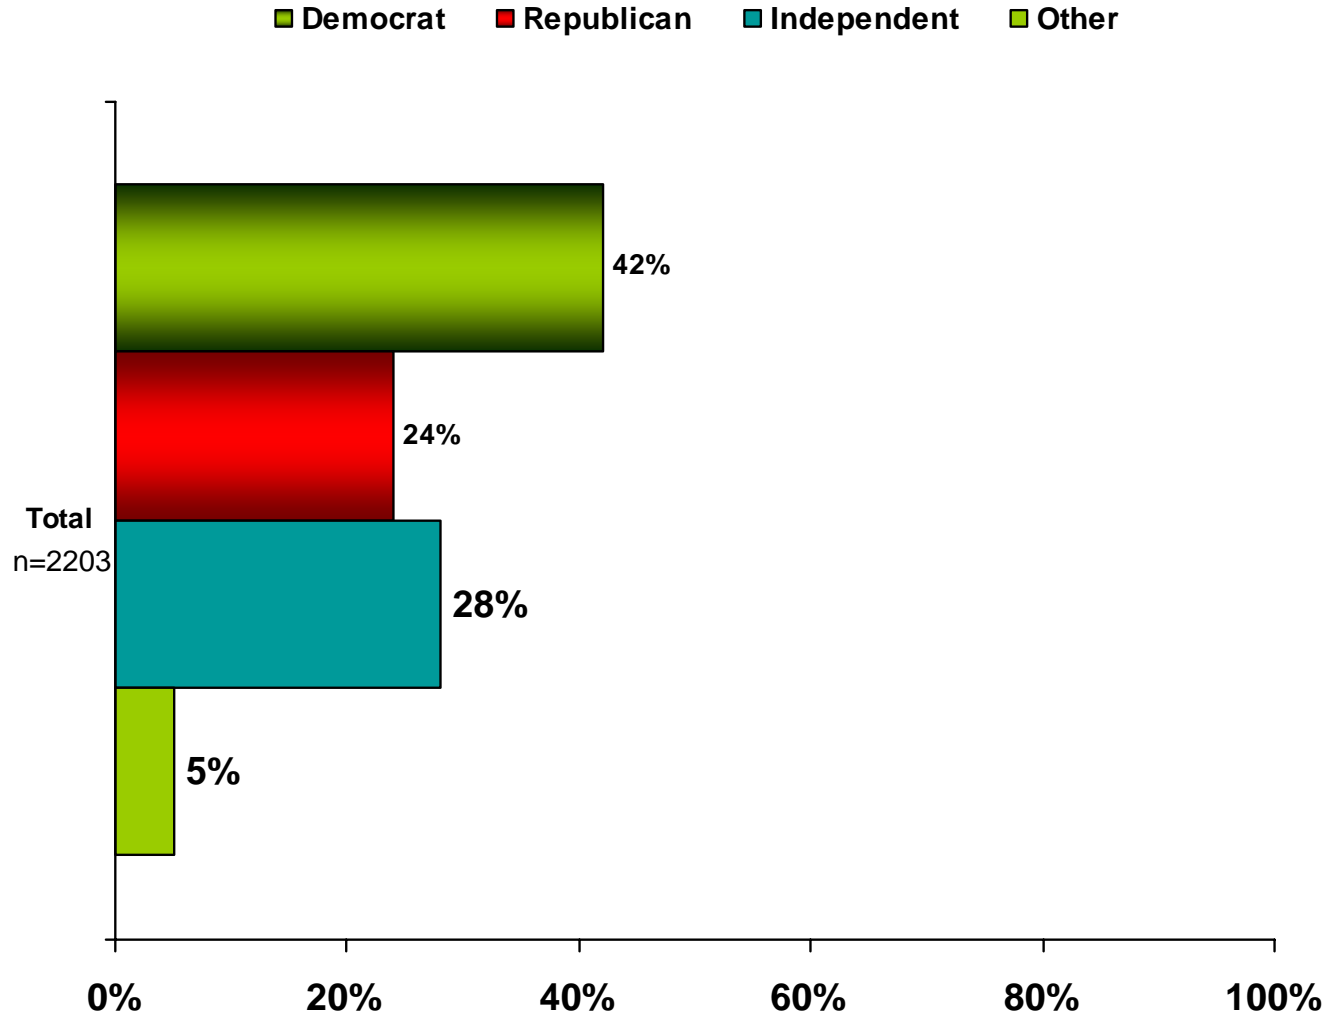

Which of the following best describes your political affiliation?

Percentages may not equal 100 due to rounding

Please rate President Barack Obama on the following attributes where 1 represents “Not at all strong in this attribute” and 7 represents “Extremely strong in this attribute.”

Likeability

	Democrats (n=918)	Republicans (n=539)	Independents (n=625)
MEAN	5.9	3.9	5.0

Believability

	Democrats (n=918)	Republicans (n=539)	Independents (n=625)
MEAN	5.2	2.6	3.9

Sincerity

	Democrats (n=918)	Republicans (n=539)	Independents (n=625)
MEAN	5.6	2.9	4.3