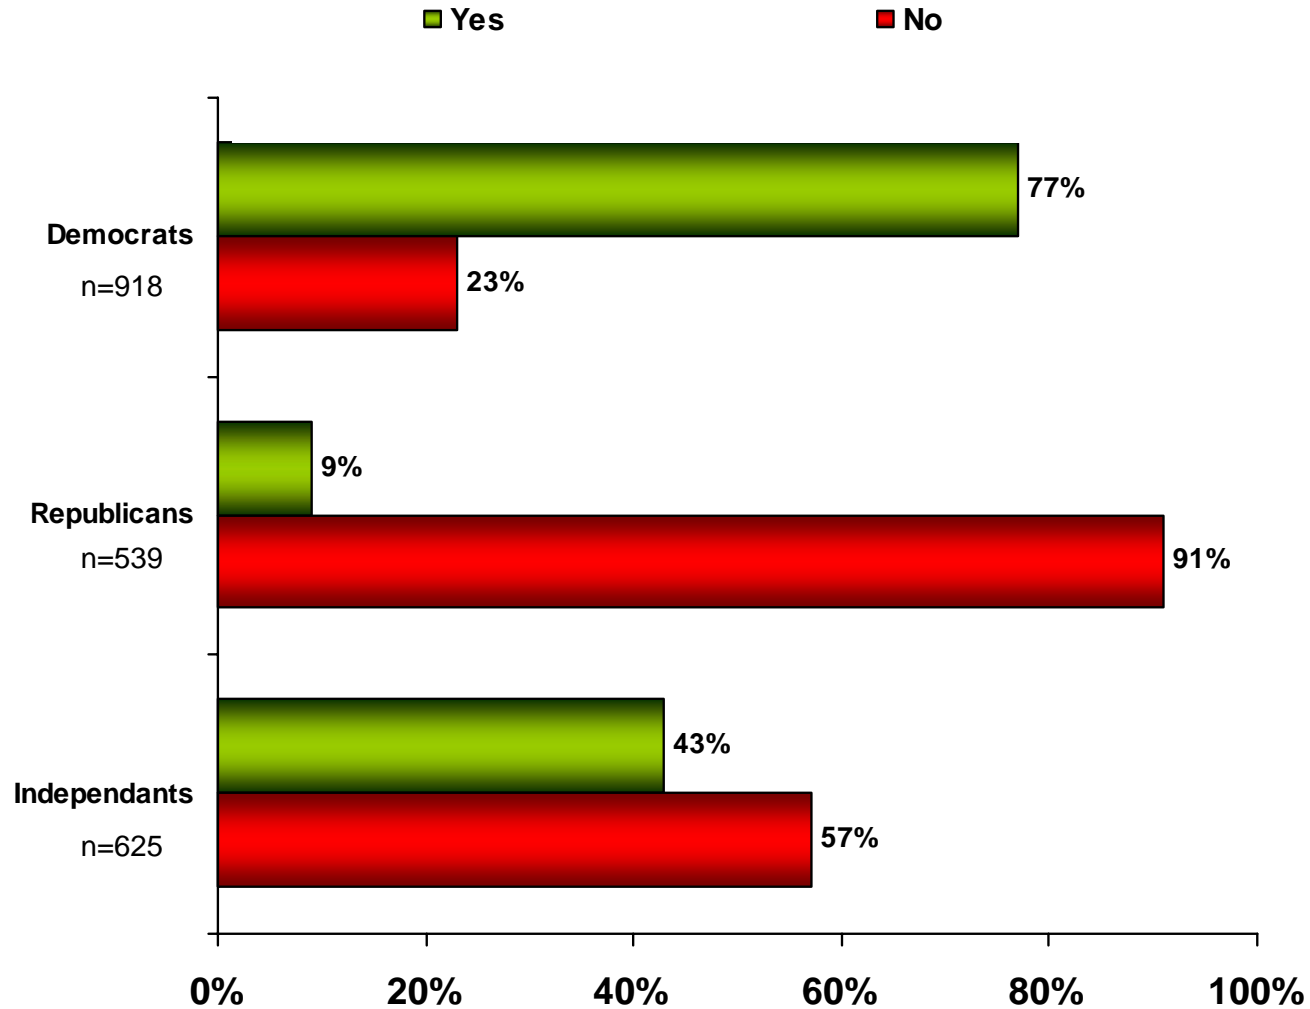

Would you vote for Barack Obama if he ran for a second term as President?

Percentages may not equal 100 due to rounding