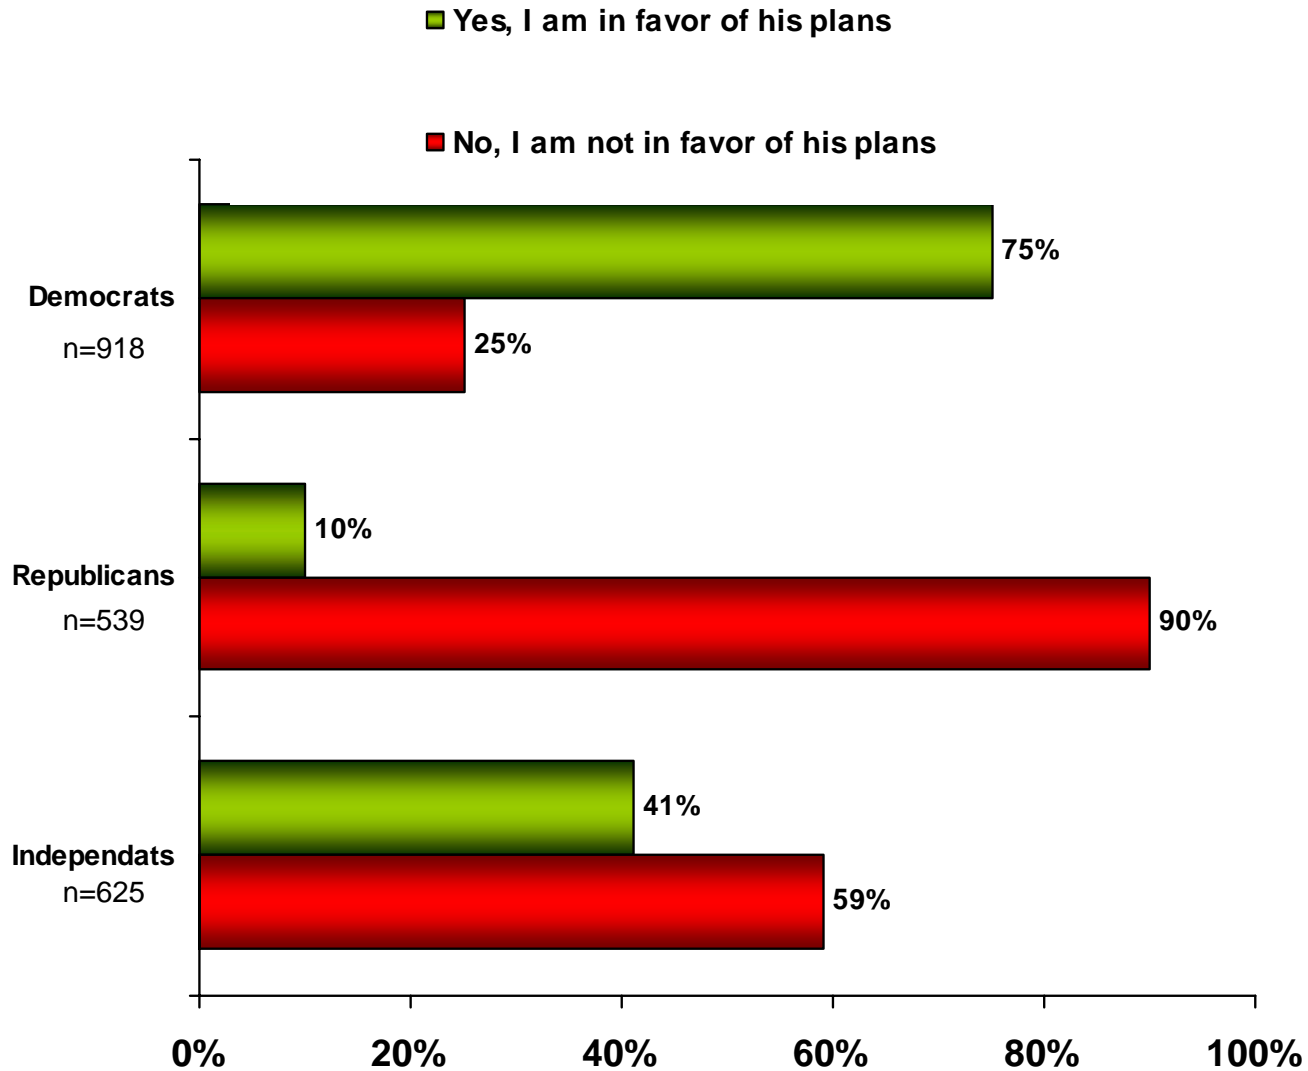

Are you in favor of President Barack Obama's plans for the future of health care?

Percentages may not equal 100 due to rounding