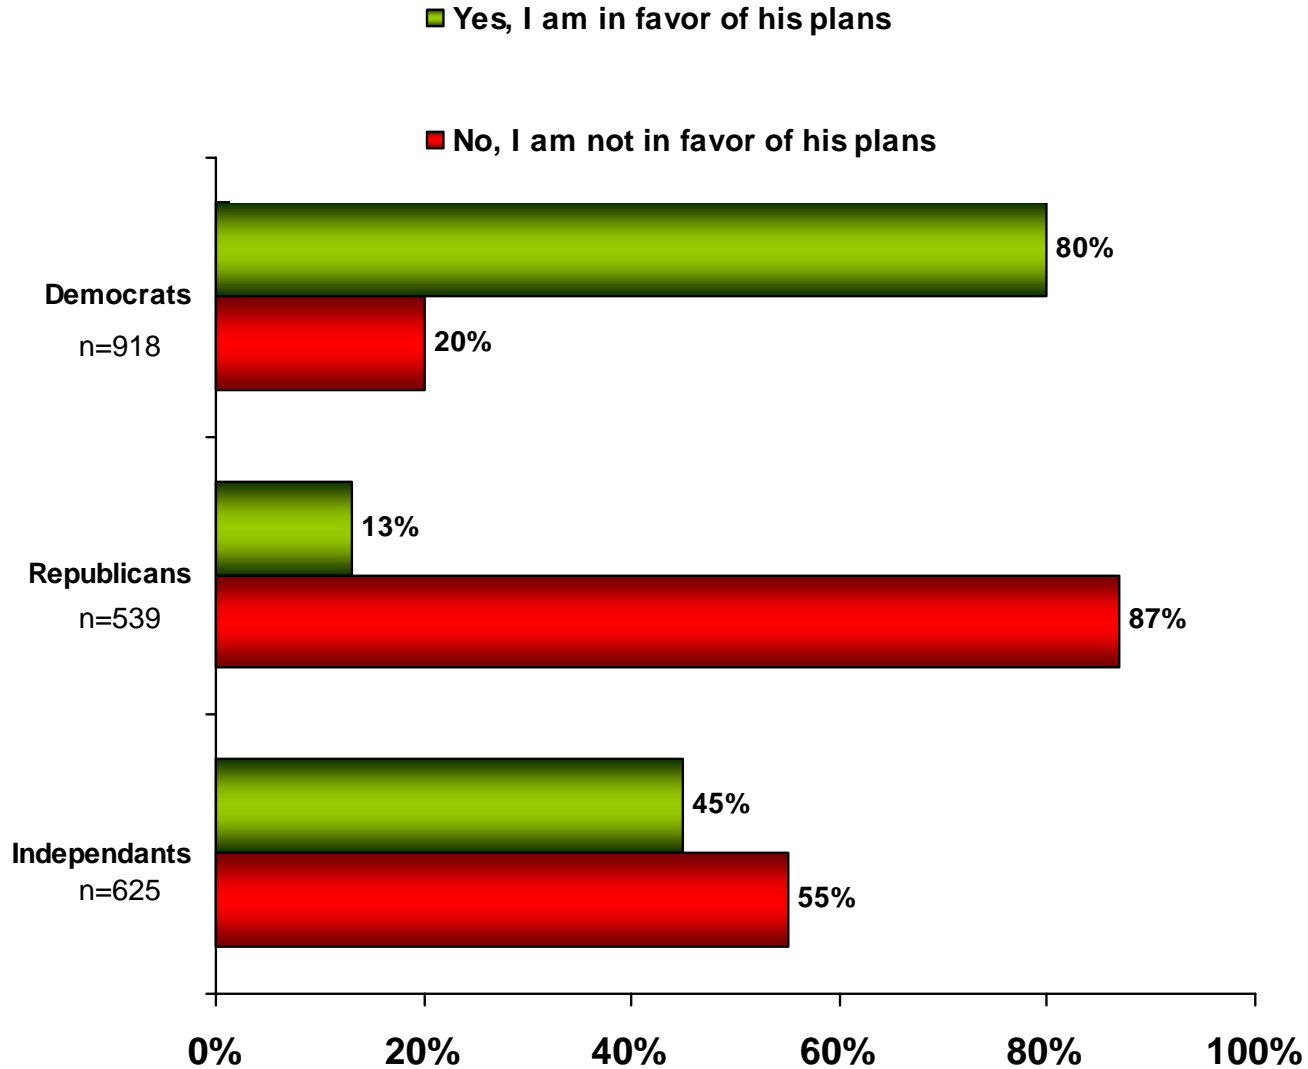

Are you in favor of President Barack Obama's plans for the future of the U.S. economy?

Percentages may not equal 100 due to rounding