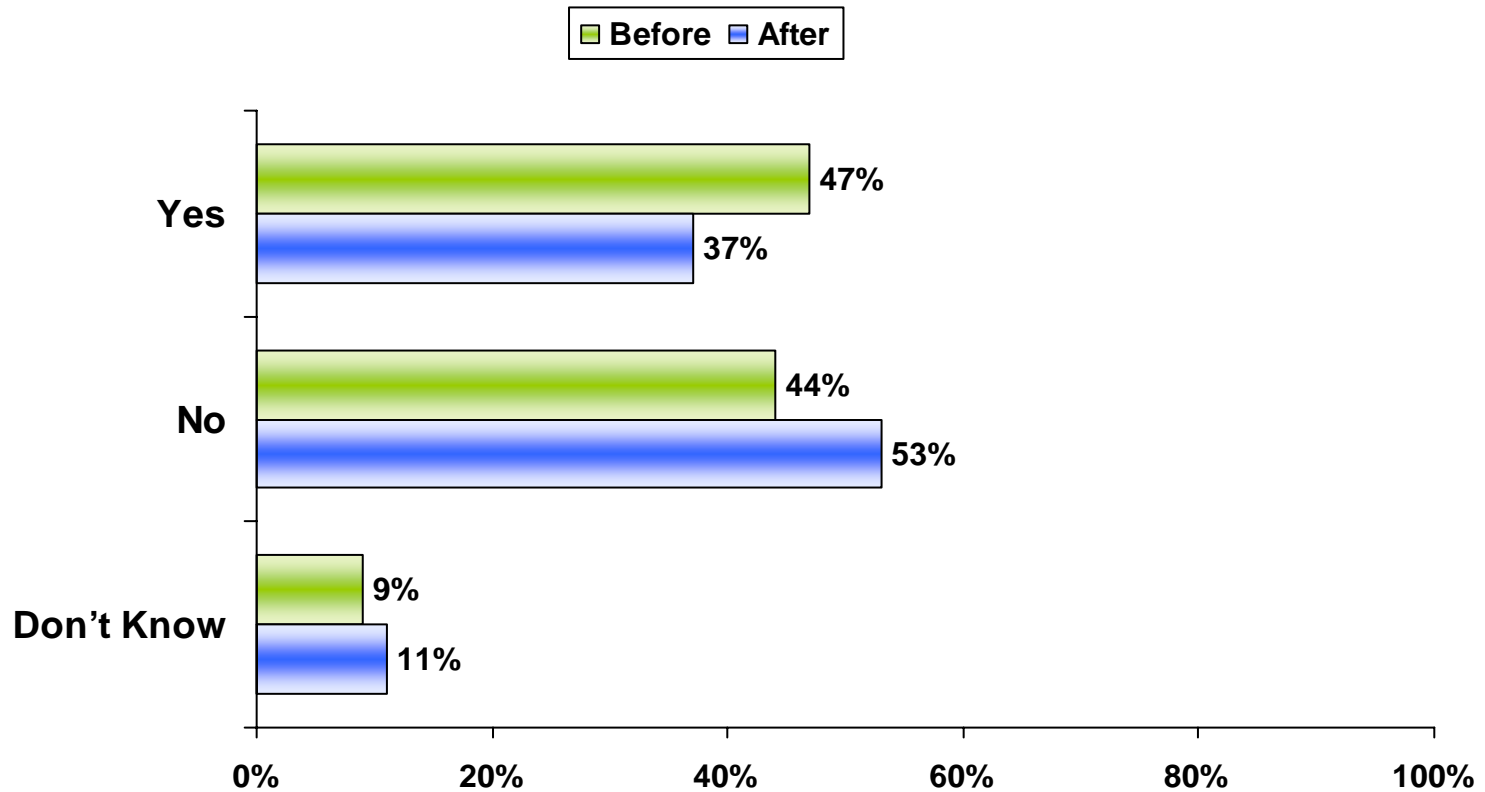

**“Do you believe that he should be fired for his racially derogatory remarks about the Rutgers University women's basketball team?”**  
 (n=199)

**“After watching the video, do you believe that Imus was sincere in his description of how he was going to apologize to the Rutgers University women’s basketball team? ”**