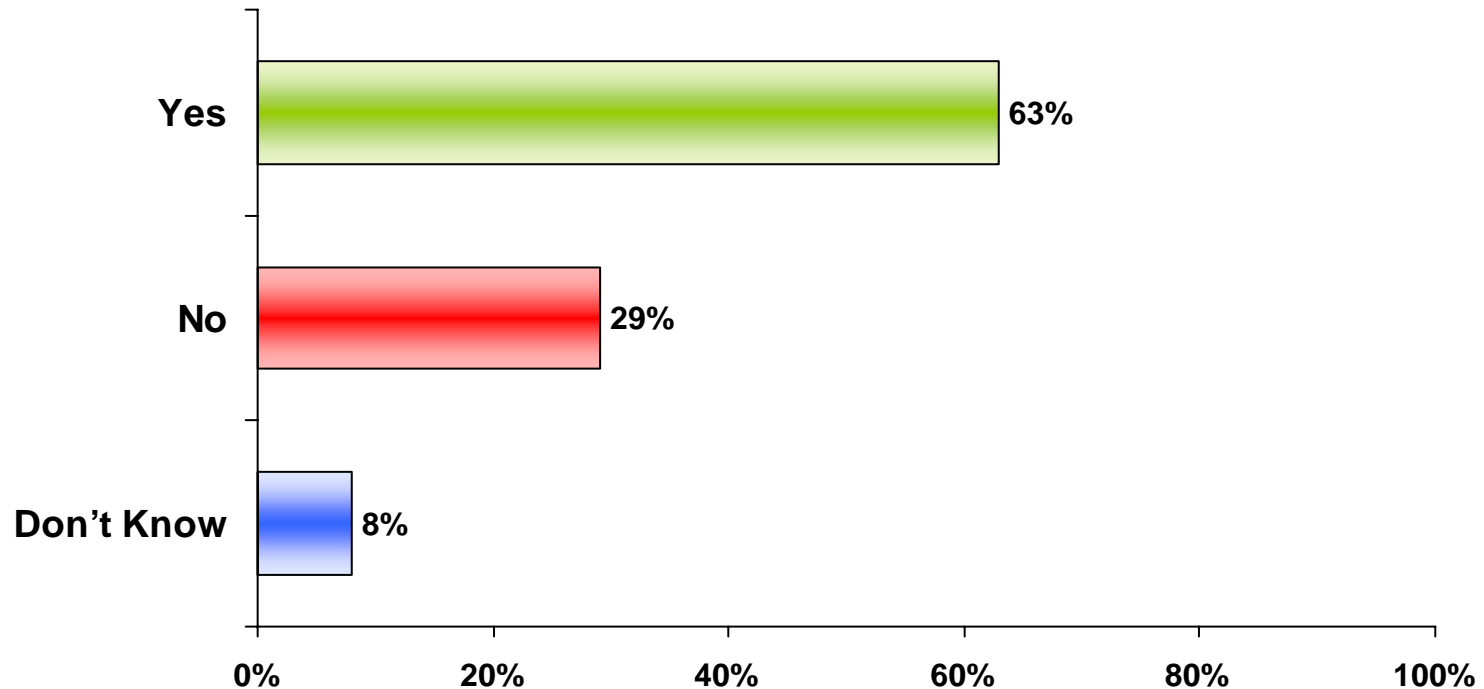

“After watching the video, do you believe that Imus was sincere in his description of how he was going to apologize to the Rutgers University women’s basketball team? ”

(n=199)