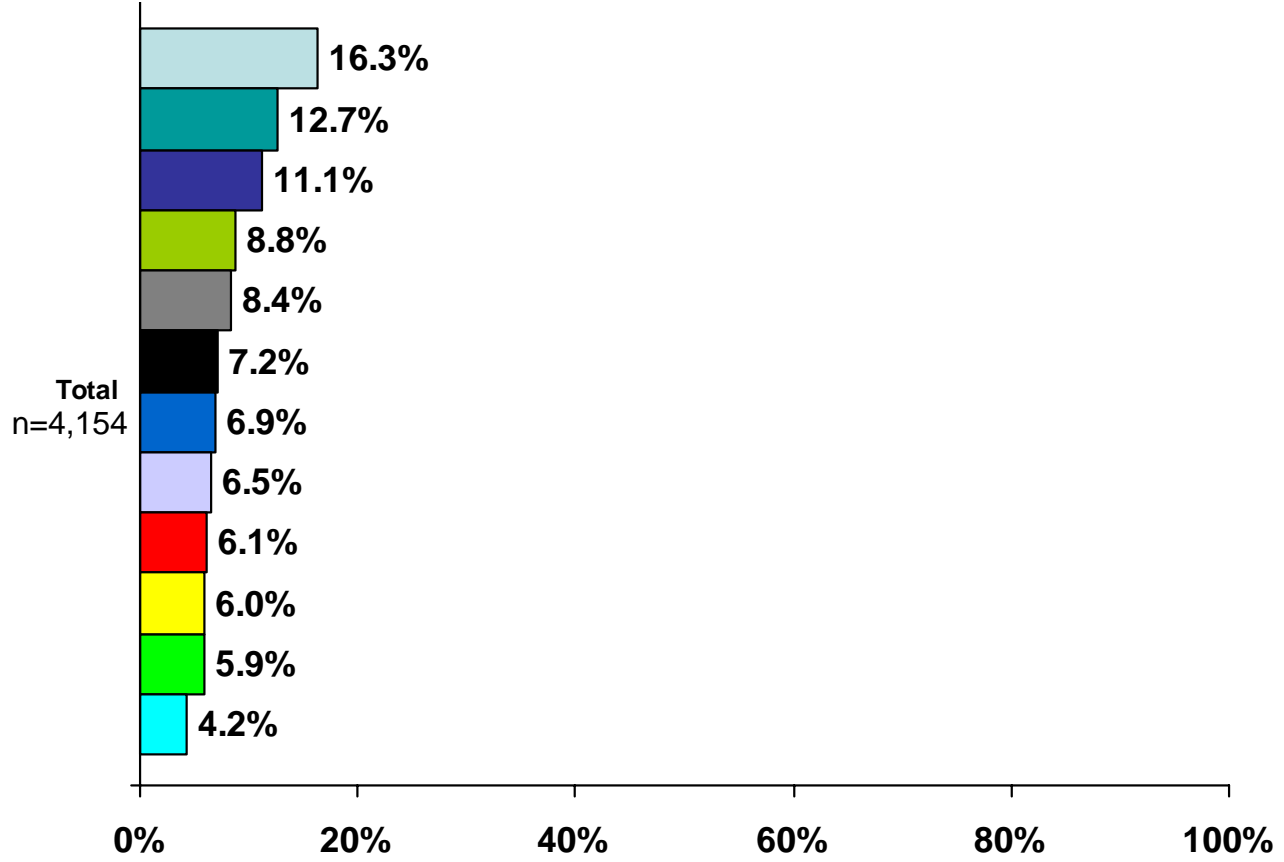

Respondents were asked to pick the one contestant that they thought should advance to the next round of the competition:

Women on 2-23-10

- Crystal Bowersox
- Lilly Scott
- Katie Stevens
- Siobhan Magnus
- Janell Wheeler
- Katelyn Epperly
- Michelle Delamor
- Lacey Brown
- Didi Benami
- Paige Miles
- Ashley Rodriguez
- Haeley Vaughn

Percentages may not equal 100 due to rounding

Respondents were asked to pick the one contestant that they thought should advance to the next round of the competition:

Men on 2-24-10

- Casey James
- Andrew Garcia
- Tim Urban
- Michael Lynche
- Lee Dewyze
- Alex Lambert
- Aaron Kelly
- Joe Munoz
- Tyler Grady
- John Park
- Todrick Hall
- Jermaine Sellers