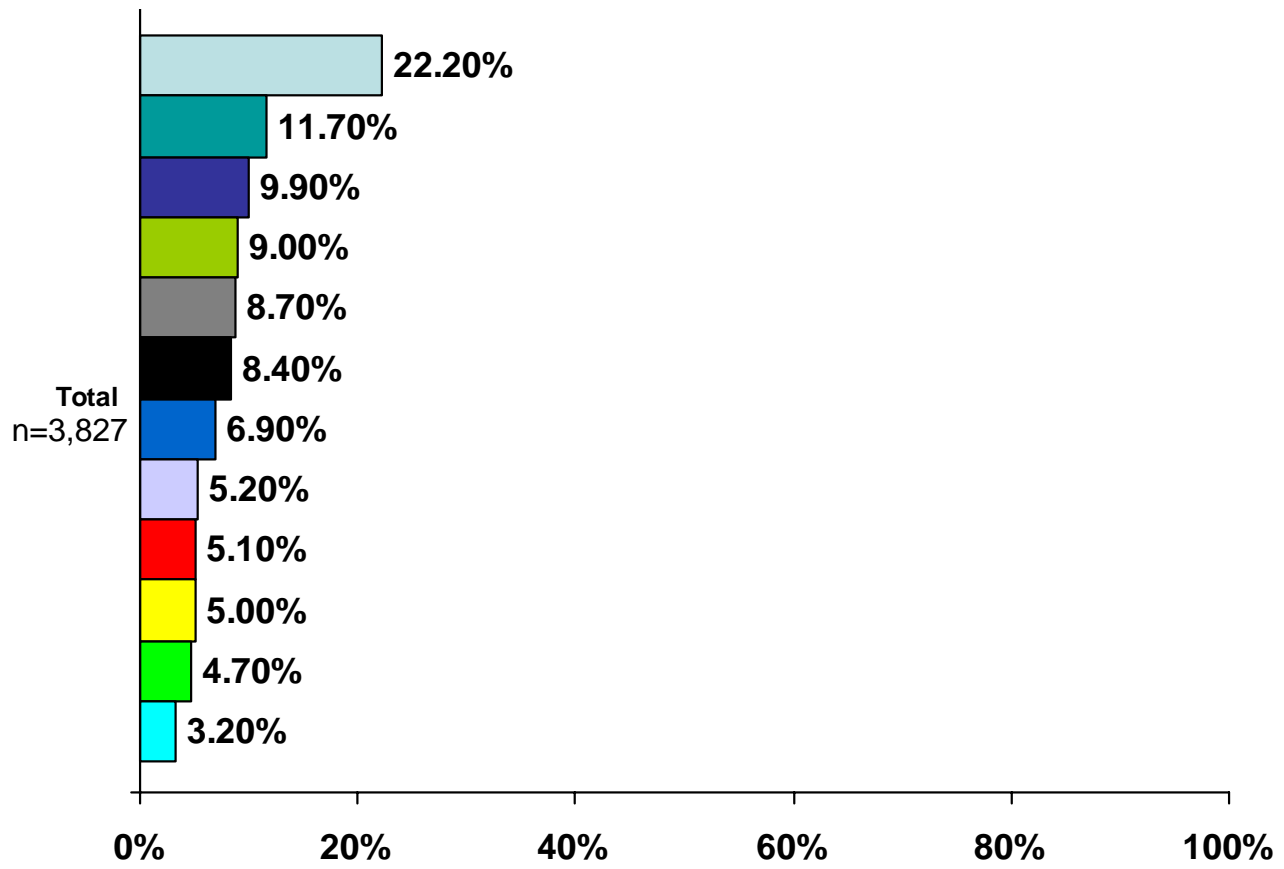

Respondents were asked to pick the one contestant that they thought should advance to the next round of the competition:

Men on 2-24-10

- Casey James
- Andrew Garcia
- Tim Urban
- Michael Lynche
- Lee Dewyze
- Alex Lambert
- Aaron Kelly
- Joe Munoz
- Tyler Grady
- John Park
- Todrick Hall
- Jermaine Sellers

Total
n=3,827

Percentages may not equal 100 due to rounding