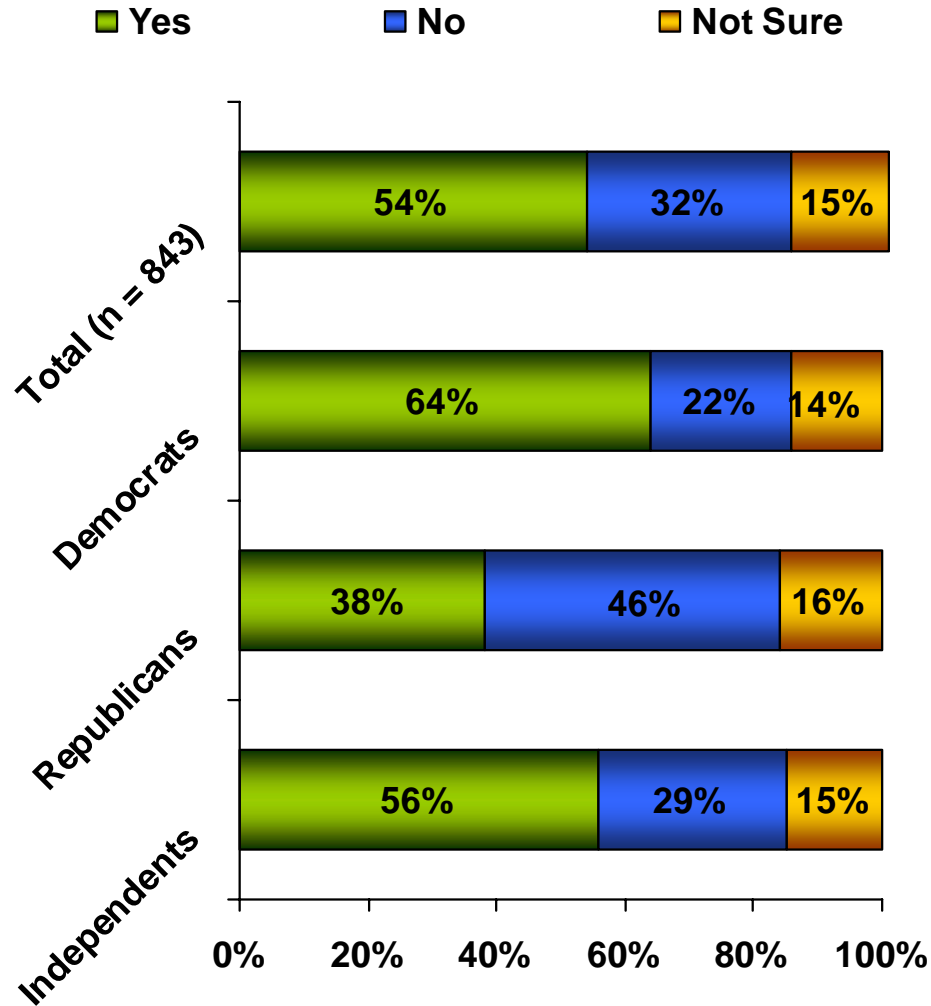

Obama's Bitter Response Test

4/14/2008

“If the 2008 presidential election was held today, which of the following candidates would you vote for?”

Proportions may not add up to 100% due to rounding.

“Do you think Barack Obama’s comments were “elitist” or “out of touch” as his critics have claimed?”

Before Viewing Obama’s Response

After Viewing Obama’s Response

Proportions may not add up to 100% due to rounding.

“Do you agree with Senator Obama’s comments regarding working class voters in states like Pennsylvania?”

Proportions may not add up to 100% due to rounding.

“Do you think Barack Obama’s comments were “elitist” or “out of touch” as his critics have claimed?”

Before Viewing Obama’s Response

After Viewing Obama’s Response