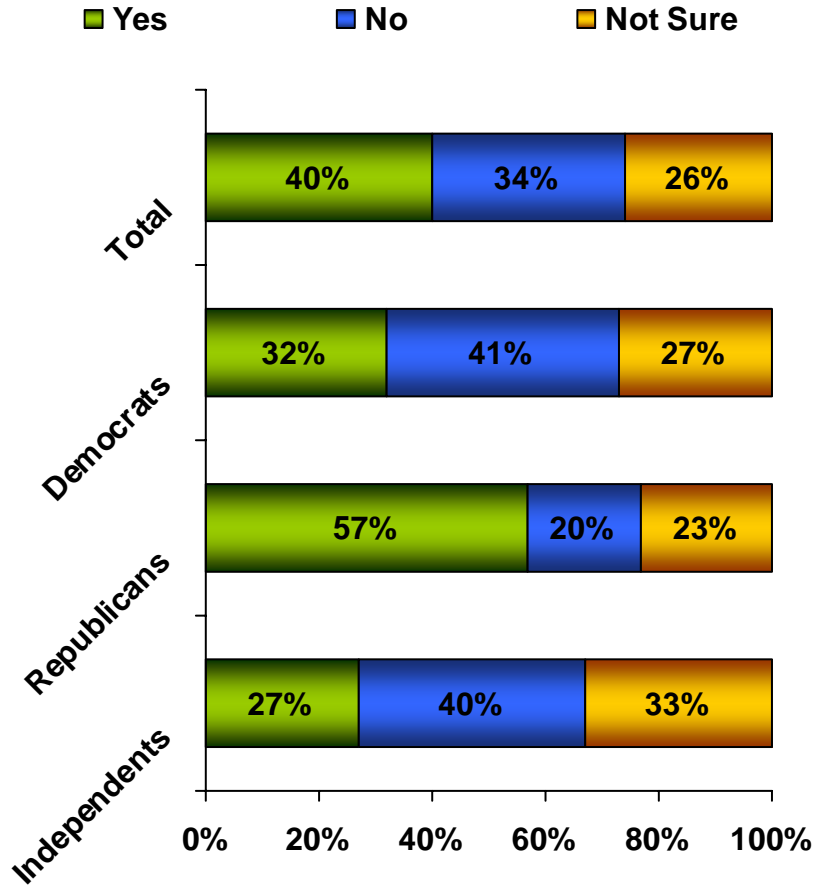

Obama's Bitter Response Test

4/14/2008

“If the 2008 presidential election was held today, which of the following candidates would you vote for?”

Proportions may not add up to 100% due to rounding.

“Do you think Barack Obama’s comments were “elitist” or “out of touch” as his critics have claimed?”

Before Viewing Obama’s Response

After Viewing Obama’s Response

Proportions may not add up to 100% due to rounding.

“Do you agree with Senator Obama’s comments regarding working class voters in states like Pennsylvania?”

Proportions may not add up to 100% due to rounding.

“Do you think Barack Obama’s comments were “elitist” or “out of touch” as his critics have claimed?”

Before Viewing Obama’s Response

After Viewing Obama’s Response