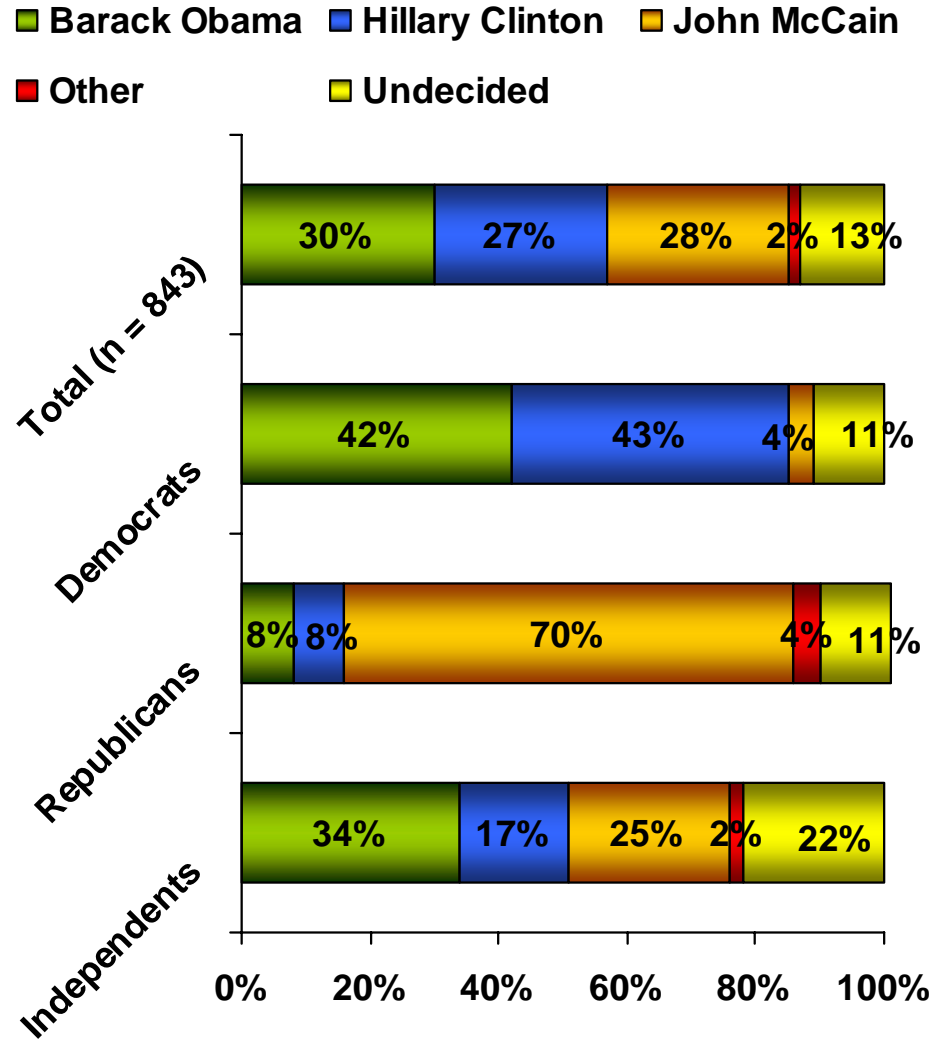

Obama's Bitter Response Test

4/14/2008

“If the 2008 presidential election was held today, which of the following candidates would you vote for?”

Proportions may not add up to 100% due to rounding.

“Do you think Barack Obama’s comments were “elitist” or “out of touch” as his critics have claimed?”

Before Viewing Obama’s Response

After Viewing Obama’s Response

Proportions may not add up to 100% due to rounding.

“Do you agree with Senator Obama’s comments regarding working class voters in states like Pennsylvania?”

Proportions may not add up to 100% due to rounding.

“Do you think Barack Obama’s comments were “elitist” or “out of touch” as his critics have claimed?”

Before Viewing Obama’s Response

After Viewing Obama’s Response