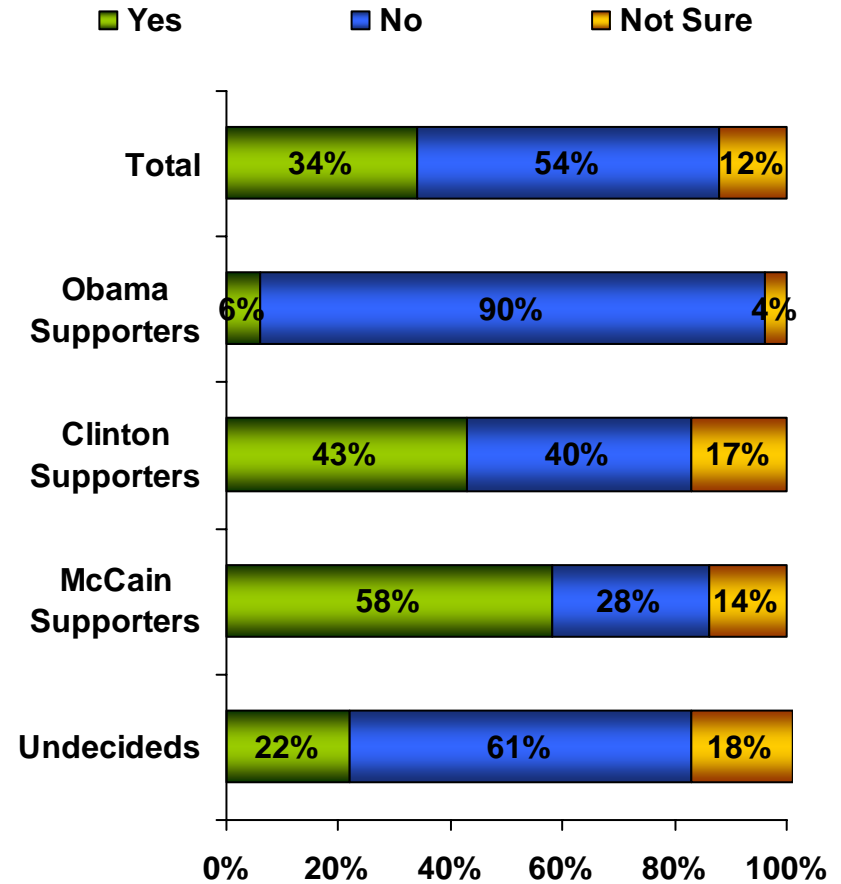

Obama's Bitter Response Test

4/14/2008

“If the 2008 presidential election was held today, which of the following candidates would you vote for?”

Proportions may not add up to 100% due to rounding.

“Do you think Barack Obama’s comments were “elitist” or “out of touch” as his critics have claimed?”

Before Viewing Obama’s Response

After Viewing Obama’s Response

Proportions may not add up to 100% due to rounding.

“Do you agree with Senator Obama’s comments regarding working class voters in states like Pennsylvania?”

Proportions may not add up to 100% due to rounding.

“Do you think Barack Obama’s comments were “elitist” or “out of touch” as his critics have claimed?”

Before Viewing Obama’s Response

After Viewing Obama’s Response