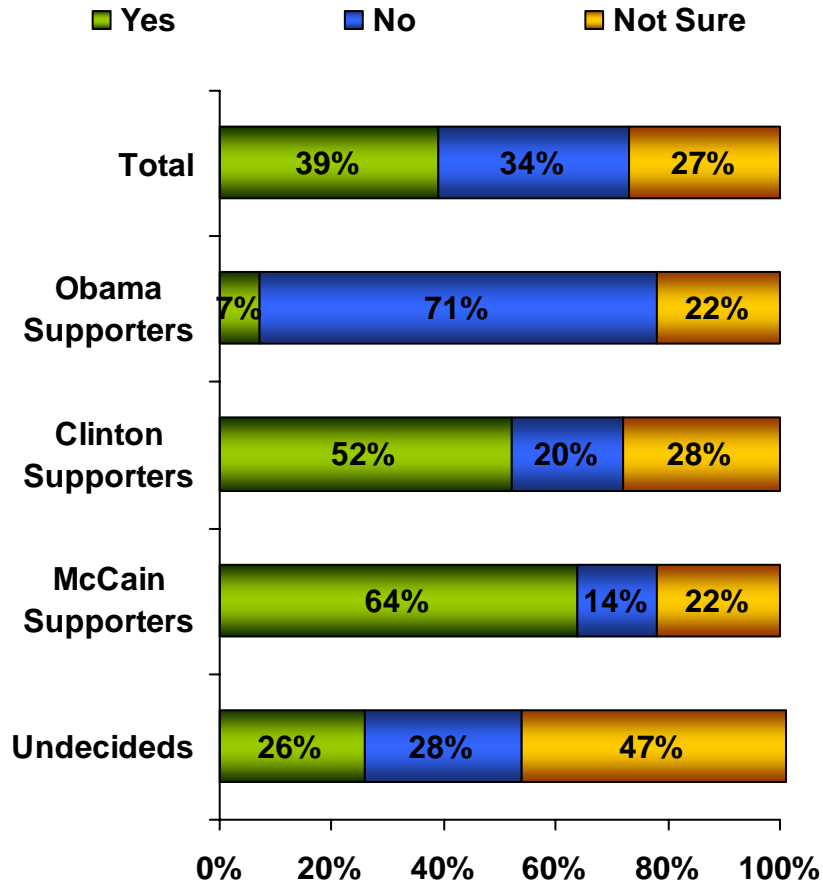

Obama's Bitter Response Test

4/14/2008

“If the 2008 presidential election was held today, which of the following candidates would you vote for?”

Proportions may not add up to 100% due to rounding.

“Do you think Barack Obama’s comments were “elitist” or “out of touch” as his critics have claimed?”

Before Viewing Obama’s Response

After Viewing Obama’s Response

Proportions may not add up to 100% due to rounding.

“Do you agree with Senator Obama’s comments regarding working class voters in states like Pennsylvania?”

Proportions may not add up to 100% due to rounding.

“Do you think Barack Obama’s comments were “elitist” or “out of touch” as his critics have claimed?”

Before Viewing Obama’s Response

After Viewing Obama’s Response