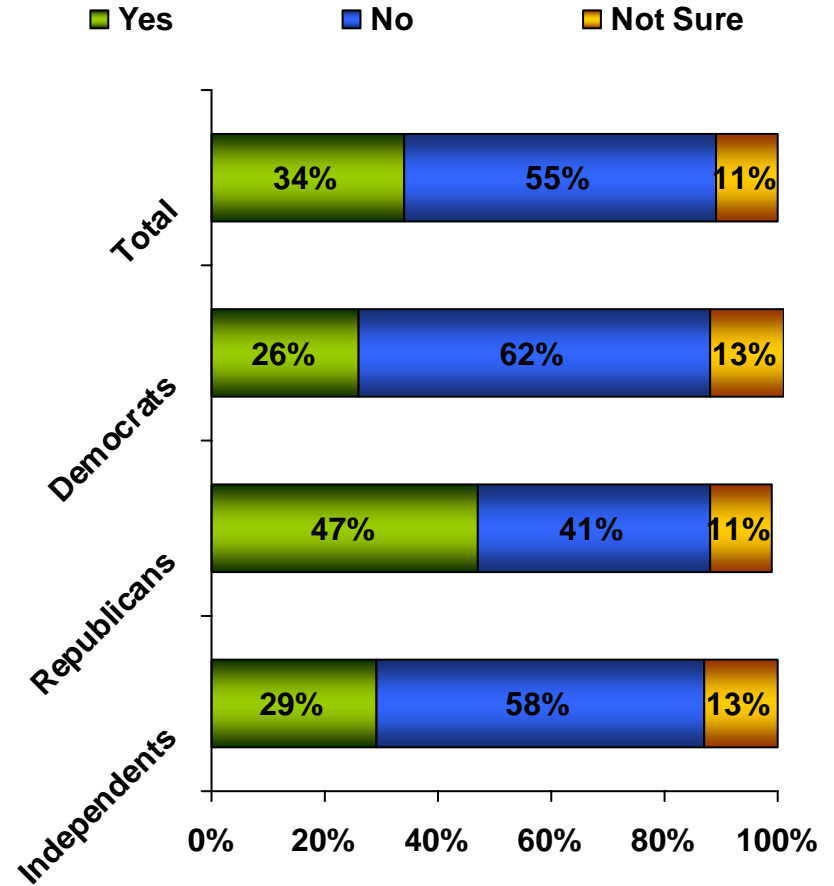

Obama's Bitter Response Test

4/14/2008

“If the 2008 presidential election was held today, which of the following candidates would you vote for?”

Proportions may not add up to 100% due to rounding.

“Do you think Barack Obama’s comments were “elitist” or “out of touch” as his critics have claimed?”

Before Viewing Obama’s Response

After Viewing Obama’s Response

Proportions may not add up to 100% due to rounding.

“Do you agree with Senator Obama’s comments regarding working class voters in states like Pennsylvania?”

Proportions may not add up to 100% due to rounding.

“Do you think Barack Obama’s comments were “elitist” or “out of touch” as his critics have claimed?”

Before Viewing Obama’s Response

After Viewing Obama’s Response